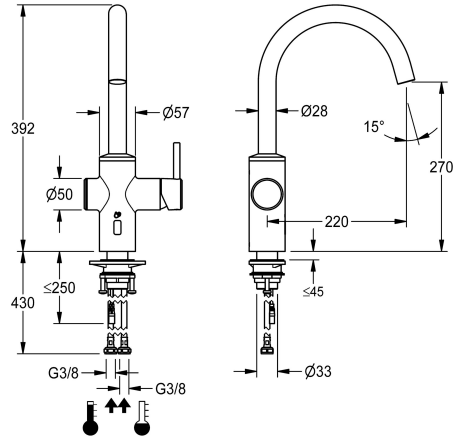

KWC F5LME Hybrid kitchen fitting

Modell-Linie: F5L | F5LME001
Kranar | Manuella kranar

KWC-No.

2030061048

F5LME hybrid kitchen fitting DN 15 as pillar mixer with swivelling spout, can be locked in the centre position. Adjustable swivel ranges of 50°, 120° and 360°. For connection to hot water and cold water via hoses with strainers. Single lever mixer with mixer cartridge with ceramic disc technology and adjustable, turn-proof temperature stop. Alternative activation using hand reflection via an opto-electronic sensor for time-controlled water release with preset mixing water temperature. Mixer cartridge, solenoid valve and sensor with control electronics in all-metal housing, brushed stainless steel. Laminar jet controller with integrated flow rate controller (8.0 l/min). Projection 220 mm. Activated water hygiene

Battery compartment including battery or power supply unit with extension cable must be ordered separately.

Technical Data

Nedtryckt
med filter
Funktionell princip
ATT-WS-HYGIENE-FLUSH
Nominell diameter
ATT-WS-LOCKINGMECHANISM
Material delar
Minimalt flödestryck
Typ av blandning
ATT-WS-POPUWASTESET
ATT-WS-ROSETTES
ATT-WS-SPOUT
yt finish
ATT-WS-TEMPERATURELIMIT
terminal för desinfektion
Typ av montering
Typ av operation
Typ av kran
ATT-WS-VOLFLOWRATE3
ATT-WS-WATCON
Accentfärg

Nej
Ja
Manual
förberädd
DN 15
TOP-NONCERAMIC
Rostfritt stål
1 bar
Ja
Nej
Nej
ROTATING-TOP
Borstad
Ja
Ja
TAPHOLE
Manull operation
PILLAR-TAB
0.13 l/s
HOSE
NONE

KWC F5LME Hybrid kitchen fitting

Modell-Linie: F5L | F5LME001
Kranar | Manuella kranar