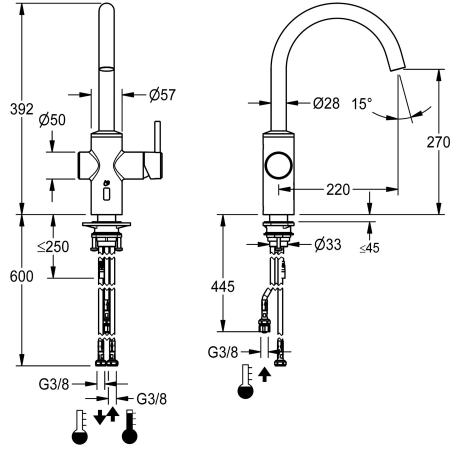

KWC F5LME

Hybrid kitchen fitting for hot water heater

Modell-Linie: F5L | F5LME002

Taps | Manual taps

KWC-No.

2030061065

F5LME hybrid kitchen fitting DN 15 as pillar mixer with swivelling spout, can be locked in the centre position. Adjustable swivel ranges of 50°, 120° and 360°. To the connection via hoses in open undercounter boilers. Single lever mixer with mixer cartridge with ceramic disc technology and adjustable, turn-proof temperature stop. Alternative activation using hand reflection via an optoelectronic sensor for time-controlled water release with preset mixing water temperature. Mixer cartridge, solenoid valve and sensor with control electronics in all-metal housing, brushed stainless steel. With beam shaper. Projection 220 mm. Activated water hygiene flushing 24 hours after last activation, safety switch-

Battery compartment including battery or power supply unit with extension cable must be ordered separately.

Technical Data

depressurised
with filter
functional principle
hygiene flushing
diameter nominal
Locking mechanism
material fitting
minimum flow pressure
type of mixing
Pop-up waste set
with rosettes/cover plate
Spout
surface finish fitting
temperature limit
thermal disinfection
type of mounting
type of operation
type of tap
water connection
Accent colour

yes
yes
manual
prepared
DN 15
Top section, non-ceramic
stainless steel
1 bar
yes
no
no
rotating, top
brushed
yes
yes
tap hole
manual operation
pillar tap
hose (gland nut)
none

Mandatory Accessories

KWC F5LME

Hybrid kitchen fitting for hot water heater

Modell-Linie: F5L | F5LME002

Taps | Manual taps

Power supply unit

2030039477
ACEX9001

Extension cable 5 m

2030043814
ACEX9010

Plug-in power supply unit