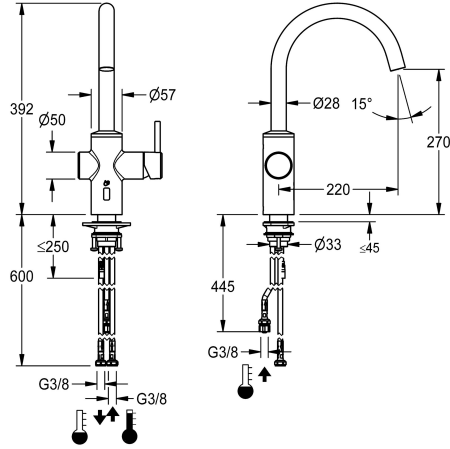

## KWC F5LME

Hybrid kitchen fitting for hot water heater

Modell-Linie: F5L | F5LME002

Kranar | Manuella kranar

### KWC-No.

**2030061065**

F5LME hybrid kitchen fitting DN 15 as pillar mixer with swivelling spout, can be locked in the centre position. Adjustable swivel ranges of 50°, 120° and 360°. To the connection via hoses in open undercounter boilers. Single lever mixer with mixer cartridge with ceramic disc technology and adjustable, turn-proof temperature stop. Alternative activation using hand reflection via an optoelectronic sensor for time-controlled water release with preset mixing water temperature. Mixer cartridge, solenoid valve and sensor with control electronics in all-metal housing, brushed stainless steel. With beam shaper. Projection 220 mm. Activated water hygiene flushing 24 hours after last activation, safety switch-