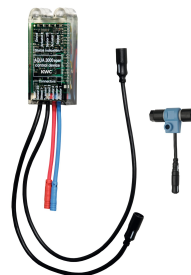

chromed

polished

COMPATIBLE

KWC F5E

Washbasin fitting for concealed mounting

Modell-Linie: F5E | F5EV1013

Taps | Electronic taps

temperature limit	No
thermal disinfection	No
with transformer/power supply	No
type of mounting	concealed
type of operation	sensor operation
type of sensor	opto-electronic sensor
type of tap	in-wall tap
water connection	threaded connection (external)
Accent colour	none

Mandatory Accessories

Battery compartment

360002063
ACEX9023

Power supply unit

2030039477
ACEX9001

Extension cable 5 m

2030043814
ACEX9010

Optional Accessories

Bidirectional remote control for electronic fittings F3 and F5

2030036654
ACEX9005

2-button remote control for fittings F3 and F5

2030036849
ACEX9004

Electronic module EM5 for F5 washbasin fitting

2030065092
ACEV1002