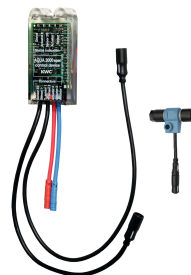

KWC F5E

Washbasin fitting for concealed mounting

Modell-Linie: F5E | F5EV1013

Taps | Electronic taps

KWC-No.

2030062315

F5E Washbasin fitting DN 15 for concealed mounting. Opto-electronic control, activation on hand reflection. For connection to pre-mixed hot water or cold water. With round sensor (diameter 55 mm), with integrated control electronics and deactivation of cleaning, high-polished chrome-plated brass, to be screwed in from rear, with anti-twist protection, solenoid valve with screw fixings G 1/2 B, extension cable for solenoid valve, length 5 m. Activated water hygiene flushing 24 hours after last activation and saving of

chromed

polished

KWC F5E

Washbasin fitting for concealed mounting

Modell-Linie: F5E | F5EV1013

Taps | Electronic taps

temperature limit	no
thermal disinfection	no
with transformer/power supply	no
type of mounting	concealed
type of operation	sensor operation
type of sensor	opto-electronic sensor
type of tap	in-wall tap
water connection	threaded connection (external)
Accent colour	none

Mandatory Accessories

Power supply unit

2030039477
ACEX9001

Extension cable 5 m

2030043814
ACEX9010

Optional Accessories

Bidirectional remote control for electronical fittings F3 and F5

2030036654
ACEX9005

2-button remote control for fittings F3 and F5

2030036849
ACEX9004

Electronic module EM5 for F5 washbasin fitting

2030065092
ACEV1002

Cover plate

2000101054
ZAQUA084