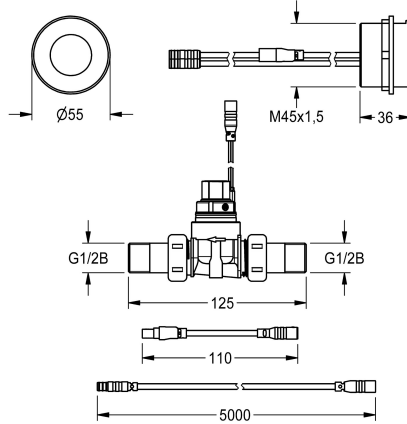

KWC F5E

Washbasin fitting for concealed mounting

Modell-Linie: F5E | F5EV1013

Taps | Electronic taps

KWC-No.

2030062315

F5E Washbasin fitting DN 15 for concealed mounting. Opto-electronic control, activation on hand reflection. For connection to pre-mixed hot water or cold water. With round sensor (diameter 55 mm), with integrated control electronics and deactivation of cleaning, high-polished chrome-plated brass, to be screwed in from rear, with anti-twist protection, solenoid valve with screw fixings G 1/2 B, extension cable for solenoid valve, length 5 m. Activated water hygiene flushing 24 hours after last activation and saving of

with filter

functional principle

hygiene flushing

diameter nominal

inlet size

Locking mechanism

material casing

material fitting