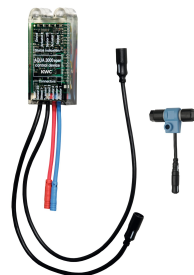

KWC F5E

Washbasin fitting for concealed mounting

Modell-Linie: F5E | F5EV1013

Taps | Electronic taps

KWC-No.

2030062315

F5E Washbasin fitting DN 15 for concealed mounting. Opto-electronic control, activation on hand reflection. For connection to pre-mixed hot water or cold water. With round sensor (diameter 55 mm), with integrated control electronics and deactivation of cleaning, high-polished chrome-plated brass, to be screwed in from rear, with anti-twist protection, solenoid valve with screw fixings G 1/2 B, extension cable for solenoid valve, length 5 m. Activated water hygiene flushing 24 hours after last activation and saving of

chromed

polished

KWC F5E

Washbasin fitting for concealed mounting

Modell-Linie: F5E | F5EV1013

Taps | Electronic taps

temperature limit	no
thermal disinfection	no
with transformer/power supply	no
type of mounting	concealed
type of operation	sensor operation
type of sensor	opto-electronic sensor
type of tap	in-wall tap
water connection	threaded connection (external)
Accent colour	none

Mandatory Accessories

Power supply unit

2030039477
ACEX9001

Extension cable 5 m

2030043814
ACEX9010

Optional Accessories

Bidirectional remote control for electronical fittings F3 and F5

2030036654
ACEX9005

2-button remote control for fittings F3 and F5

2030036849
ACEX9004

Electronic module EM5 for F5 washbasin fitting

2030065092
ACEV1002

Cover plate

2000101054
ZAQUA084