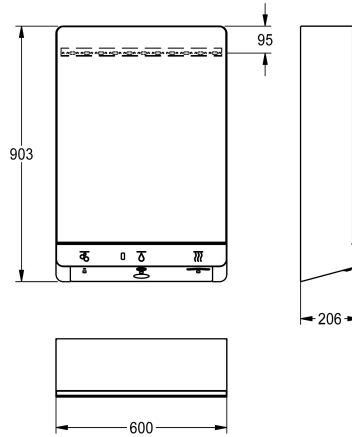

KWC FX-M

Wash place unit Water-Soap-Air

Modell-Linie: FX | FXCD1001M

Baby changing tables | All-In-One

KWC-No.

2030063219

FX-M wash place unit Water-Soap-Air for wall mounting, touch free opto-electronically controlled. For hot and cold water connectivity. Thermostat for mounting onto angle valve with installation set for preset delivery of premixed hot water, soap pump for liquid soap and hand dryer. Lighting up of pictograms above the respective sensor position as well as start of wash place lighting indicate user detection. The pictogram of the active function is illuminated maximally. Cabinet housing made of powder coated stainless steel, white, mirrored door, door hinge left and cylinder lock.

Minimum flow pressure 1.0 bar
 Volume of water flow 6 l/min at 3 bar flow pressure
 Supply voltage 230 V AC, 50/60 Hz
 Overall power 1000 W
 Protection Degree IPX1
 Hand Dryer Air Volume 80 m³/h = 22 l/s
 Hand Dryer Air Velocity 95-115 m/s
 Dimensions 600 x 903 x 206 mm (W x H x D)

Technical Data

power supply connection	230 V AC
power consumption	1,200 Voltampere
protective system IP	IP20

Optional Accessories

QUADRO-FX single washbasin

2030058091
ANMW0036

Bidirectional remote control for electrical fittings F3 and F5