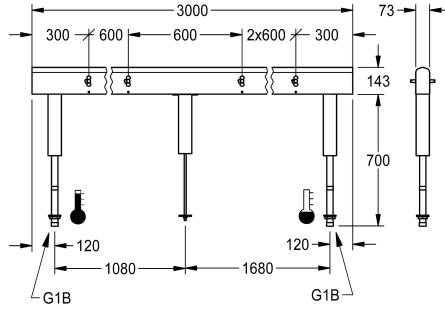

KWC

Fitting unit for double-row sanitary facilities

Modell-Linie: FITTING-UNITS | AQFU0233

Taps | Fitting units

KWC-No.

2030064965

with 4 wash places, housing width 1200 mm

2030064966

1,200 mm

1,800 mm

2,400 mm

3,000 mm

3,600 mm

Fitting unit ready for connection with 10 wash places, for mounting on double-row sanitary facilities, for connection to hot and cold water from below via guide pipe holders. Housing made of stainless steel, satin finished with pre-assembled fitting connection blocks, connection options for power supply to electronic fittings, and

stainless steel piping.

Dimensions of housing 3000 x 470 x 73 mm (W x H x D)
Wash place width 600 mm

Technical Data

circulation	no
fitting	for separately shower head
hygiene flushing	no
type of mixing	yes
overall depth	73 mm
overall height	470 mm
overall width	3,000 mm
protective shutdown	no
type of mounting	mounted on product
wash place width	600 mm
number of wash places	10
position of water connection	from bottom

circulation	no
fitting	for separately shower head
hygiene flushing	no
type of mixing	yes
overall depth	73 mm
overall height	470 mm
overall width	3,000 mm
protective shutdown	no
type of mounting	mounted on product
wash place width	600 mm
number of wash places	10
position of water connection	from bottom