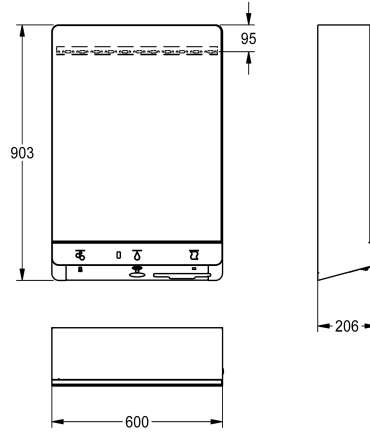

## KWC FX-M

Wash place unit Water-Soap-Paper towel dispenser

Modell-Linie: FX | FXCT1001M

Baby changing tables | All-In-One

### KWC-No.

**2030065018**

FX-M wash place unit Water-Soap-Paper towel dispenser for wall mounting, touch free opto-electronically controlled. For hot and cold water connectivity. Thermostat for mounting onto angle valve with installation set for preset delivery of premixed hot water, soap pump for liquid soap and paper towel dispenser. Lighting up of pictograms above the respective sensor position as well as start of wash place lighting indicate user detection. The pictogram of the active function is illuminated maximally. Cabinet housing made of powder coated stainless steel, white, mirrored door, door hinge left and cylinder lock.

Minimum flow pressure 1.0 bar  
 Volume of water flow 6 l/min at 3 bar flow pressure  
 Supply voltage 230 V AC, 50/60 Hz  
 Overall power 100 W  
 Protection Degree IPX1  
 Fill Volume of Paper Towel Dispenser 300 - 400 pieces (H2 - format with Z - folding)  
 Dimensions 600 x 903 x 206 mm (W x H x D)