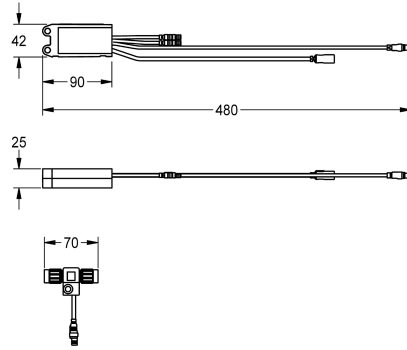

KWC AQUA3000OPEN Electronic module EM5 for F5 washbasin fitting

Modell-Linie: AQUA3000OPEN | ACEV1002
Water management systems | Complementary parts water management

KWC-No.

2030041520

Electronic module EM5 with ID 02010 for F5EV1004/1008 and F5EM1004/1010

V DC.

Technical Data

quantity

1

quantity uom

piece

Mandatory Accessories

KWC AQUA3000OPEN Electronic module EM5 for F5 washbasin fitting