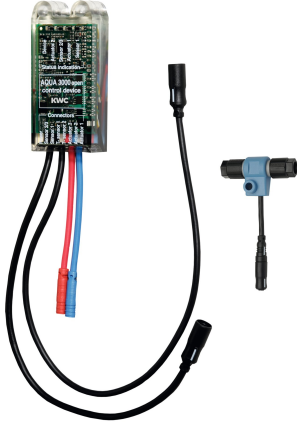

KWC AQUA3000OPEN Electronic module EM5 for F5 washbasin fitting

Modell-Linie: AQUA3000OPEN | ACEV1002
Water management systems | Complementary parts water management

KWC-No.

2030041520

Electronic module EM5 with ID 02010 for F5EV1004/1008 and F5EM1004/1010

2030041916

Electronic module EM5 with ID 02030 for F5ET1014

2030041917

Electronic module EM5 with ID 02040 for F5ET1015

2030065092

Electronic module EM5 with ID 02090 for F5EV1013

Electronic module EM5 with ID 02090 and electronic T-distribution. For connection in water management system AQUA 3000 open, 24

V DC.

Technical Data

quantity

1

quantity uom

piece

Mandatory Accessories

KWC AQUA3000OPEN Electronic module EM5 for F5 washbasin fitting

Modell-Linie: AQUA3000OPEN | ACEV1002
Water management systems | Complementary parts water management

ECC2 function controller

2000108123
ZA3OP0011

ECC2 function controller

2030016282
ZA3OP0022

System cable