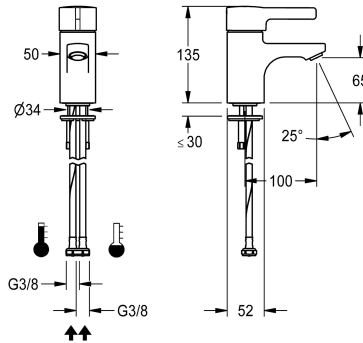

KWC F5L-Therm Thermostatic single-lever pillar mixer

Modell-Linie: F5L | F5LT1001
Taps | Manual taps

KWC-No.

2030066480

F5L-Therm thermostatic single-lever mixer as DN 15 pillar mixer for sanitary facilities. Thermostatically-controlled mixer cartridge with expansion element and active scald protection as well as adjustable and turn-proof temperature stop, and ceramic disc technology. With mechanism for optional hygiene unit for automatic

hygiene flushing, program-controlled thermal disinfection and storage of statistical data. For connection to hot water and cold water via hoses, includes strainers. All-metal construction, high-polished chrome-plated brass. Anti-theft aerator, slim design, with integrated flow rate controller 5.0 l/min, projection 100 mm.

Technical Data

with backflow preventer
depressurised
with filter
functional principle
hygiene flushing
diameter nominal
inlet size
Locking mechanism
material fitting
minimum flow pressure
type of mixing
Pop-up waste set
with rosettes/cover plate
sound insulation
Spout
spout projection
surface finish fitting
surface treatment fitting
temperature limit
thermal disinfection
type of mounting
type of operation
type of tap
volume flow rate at 3 bar
water connection

no
no
yes
manual
prepared
DN 15
G 3/8
Top section, ceramic
brass
1 bar
with thermostat
no
no
no
fixed
100 mm
chromed
polished
yes
yes
tap hole
manual operation
pillar tap
0.08 l/s
hose (gland nut)

KWC F5L-Therm Thermostatic single-lever pillar mixer