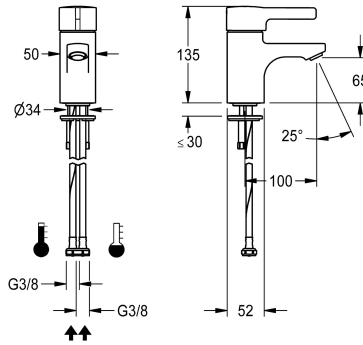

KWC F5L-Therm Thermostatic single-lever pillar mixer

Modell-Linie: F5L | F5LT1001
Taps | Manual taps

KWC-No.

2030066480

F5L-Therm thermostatic single-lever mixer as DN 15 pillar mixer for sanitary facilities. Thermostatically-controlled mixer cartridge with expansion element and active scald protection as well as adjustable and turn-proof temperature stop, and ceramic disc technology. With mechanism for optional hygiene unit for automatic

hygiene flushing, program-controlled thermal disinfection and storage of statistical data. For connection to hot water and cold water via hoses, includes strainers. All-metal construction, high-polished chrome-plated brass. Anti-theft aerator, slim design, with integrated flow rate controller 5.0 l/min, projection 100 mm.

G 3/8

Top section, ceramic

brass

1 bar

with thermostat

no

no

no

fixed

100 mm

chromed

polished

yes

yes

tap hole

manual operation