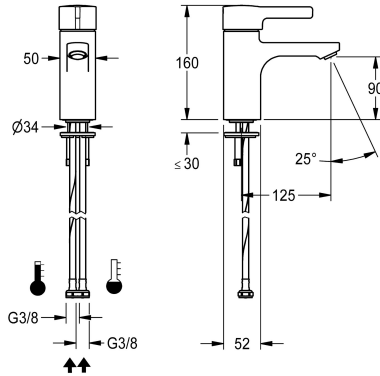

## KWC F5L-Therm Thermostatic single-lever pillar mixer

Modell-Linie: F5L | F5LT1002  
Taps | Manual taps

### KWC-No.

**2030066481**

F5L-Therm thermostatic single-lever mixer as DN 15 pillar mixer for sanitary facilities. Thermostatically-controlled mixer cartridge with expansion element and active scald protection as well as adjustable and turn-proof temperature stop, and ceramic disc technology. With mechanism for optional hygiene unit for automatic

hygiene flushing, program-controlled thermal disinfection and storage of statistical data. For connection to hot water and cold water via hoses, includes strainers. All-metal construction, high-polished chrome-plated brass. Anti-theft aerator, SLIM design, with integrated flow rate controller 5.0 l/min, projection 125 mm.

fixed

125 mm

chromed

polished

yes

yes

tap hole

manual operation