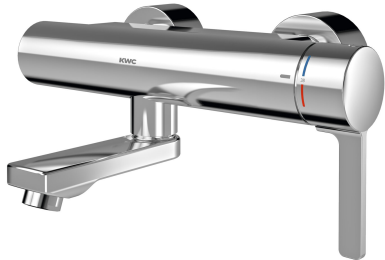

## KWC F5L-Therm Thermostatic single-lever wall-mounted mixer

Modell-Linie: F5L | F5LT1004  
Taps | Manual taps

### spout projection

215 mm

155 mm

275 mm

F5L-Therm thermostatic single-lever mixer as DN 15 wall-mounted mixer for wall mounting with lockable swivelling spout, for sanitary facilities. Thermostatically-controlled mixer cartridge with expansion element and active scald protection as well as adjustable and turn-proof temperature stop, and ceramic disc technology. With mechanism for optional hygiene unit for automatic hygiene flushing, program-controlled thermal disinfection (additional bypass solenoid-operated flush valve cartridge

necessary) and storage of statistical data. For connection to hot and cold water. Scald-protected, safe-touch housing, all-metal construction, high-polished chrome-plated brass. Laminar jet controller with integrated flow rate controller 6.0 l/min. With adjustable and lockable connections with backflow preventers and strainers, fully covered by depth-adjustable screw rosettes. Projection 155 mm.

Top section, ceramic

material fitting

brass-look

minimum flow pressure

1 bar

type of mixing

with thermostat

Pop-up waste set