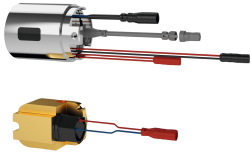

KWC F5L-Therm Thermostatic single-lever wall-mounted mixer

Modell-Linie: F5L | F5LT1004
Taps | Manual taps

temperature limit	yes
thermal disinfection	yes
type of mounting	wall mounting
type of operation	manual operation
type of tap	bib tap
volume flow rate at 3 bar	0.1 l/s
water connection	S-unions
Accent colour	none
Basic colour	chrome-look (glossy)

Optional Accessories

Hygiene unit for F5L single-lever wall mixers

2030039446
ACLM9001

Theft-proof housing for aerator

2000104778
ZTAPS0005