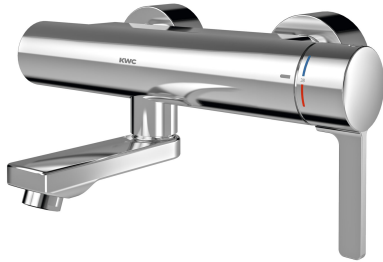

KWC F5L-Therm Thermostatic single-lever wall-mounted mixer

Modell-Linie: F5L | F5LT1004
Taps | Manual taps

KWC-No.

2030066484

Projection 215 mm

2030066483

Projection 155 mm

2030066486

Projection 275 mm

spout projection

215 mm

155 mm

275 mm

F5L-Therm thermostatic single-lever mixer as DN 15 wall-mounted mixer for wall mounting with lockable swivelling spout, for sanitary facilities. Thermostatically-controlled mixer cartridge with expansion element and active scald protection as well as adjustable and turn-proof temperature stop, and ceramic disc technology. With mechanism for optional hygiene unit for automatic hygiene flushing, program-controlled thermal disinfection (additional bypass solenoid-operated flush valve cartridge

necessary) and storage of statistical data. For connection to hot and cold water. Scald-protected, safe-touch housing, all-metal construction, high-polished chrome-plated brass. Laminar jet controller with integrated flow rate controller 6.0 l/min. With adjustable and lockable connections with backflow preventers and strainers, fully covered by depth-adjustable screw rosettes. Projection 155 mm.

Top section, ceramic

material fitting

brass

minimum flow pressure

1 bar

type of mixing

with thermostat

Pop-up waste set