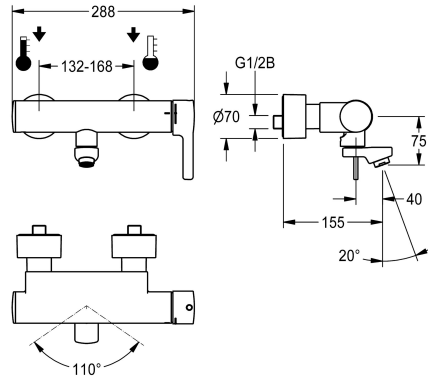

KWC F5L-Therm Thermostatic single-lever wall-mounted mixer

Modell-Linie: F5L | F5LT1004
Taps | Manual taps

KWC-No.

2030066484

Projection 215 mm

2030066483

Projection 155 mm

2030066486

Projection 275 mm

spout projection

215 mm

155 mm

275 mm

F5L-Therm thermostatic single-lever mixer as DN 15 wall-mounted mixer for wall mounting with lockable swivelling spout, for sanitary facilities. Thermostatically-controlled mixer cartridge with expansion element and active scald protection as well as adjustable and turn-proof temperature stop, and ceramic disc technology. With mechanism for optional hygiene unit for automatic hygiene flushing, program-controlled thermal disinfection (additional bypass solenoid-operated flush valve cartridge

necessary) and storage of statistical data. For connection to hot and cold water. Scald-protected, safe-touch housing, all-metal construction, high-polished chrome-plated brass. Laminar jet controller with integrated flow rate controller 6.0 l/min. With adjustable and lockable connections with backflow preventers and strainers, fully covered by depth-adjustable screw rosettes. Projection 155 mm.

manual

hygiene flushing

prepared

diameter nominal

DN 15

inlet size

G 1/2 B

Locking mechanism