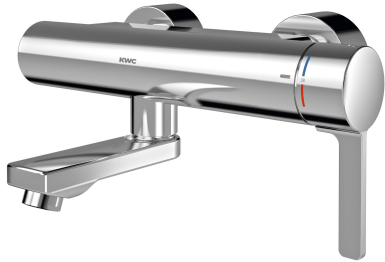

KWC F5L-Therm Thermostatic single-lever wall-mounted mixer

Modell-Linie: F5L | F5LT1005
Taps | Manual taps

KWC-No.

2030066484

Projection 215 mm

2030066483

Projection 155 mm

2030066486

Projection 275 mm

spout projection

215 mm

155 mm

275 mm

F5L-Therm thermostatic single-lever mixer as DN 15 wall-mounted mixer for wall mounting with lockable swivelling spout, for sanitary facilities. Thermostatically-controlled mixer cartridge with expansion element and active scald protection as well as adjustable and turn-proof temperature stop, and ceramic disc technology. With mechanism for optional hygiene unit for automatic hygiene flushing, program-controlled thermal disinfection (additional bypass solenoid-operated flush valve cartridge

necessary) and storage of statistical data. For connection to hot and cold water. Scald-protection, safe-touch housing, all-metal construction, high-polished chrome-plated brass. Laminar jet controller with integrated flow rate controller 6.0 l/min. With adjustable and lockable connections with backflow preventers and strainers, fully covered by depth-adjustable screw rosettes. Projection 215 mm.

polished

KWC F5L-Therm Thermostatic single-lever wall-mounted mixer

Modell-Linie: F5L | F5LT1005
Taps | Manual taps

temperature limit	yes
thermal disinfection	yes
type of mounting	wall mounting
type of operation	manual operation
type of tap	bib tap
volume flow rate at 3 bar	0.1 l/s
water connection	S-unions
Accent colour	none
Basic colour	chrome-look (glossy)