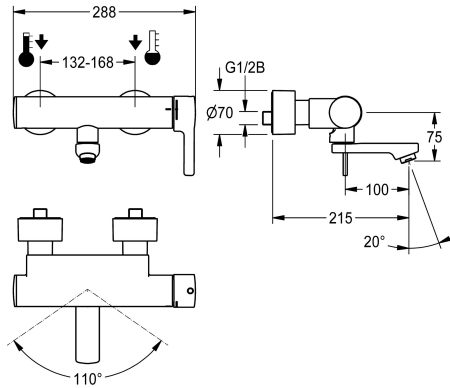

KWC F5L-Therm Thermostatic single-lever wall-mounted mixer

Modell-Linie: F5L | F5LT1005
Taps | Manual taps

KWC-No.

2030066484

Projection 215 mm

2030066483

Projection 155 mm

2030066486

Projection 275 mm

spout projection

215 mm

155 mm

275 mm

F5L-Therm thermostatic single-lever mixer as DN 15 wall-mounted mixer for wall mounting with lockable swivelling spout, for sanitary facilities. Thermostatically-controlled mixer cartridge with expansion element and active scald protection as well as adjustable and turn-proof temperature stop, and ceramic disc technology. With mechanism for optional hygiene unit for automatic hygiene flushing, program-controlled thermal disinfection (additional bypass solenoid-operated flush valve cartridge

necessary) and storage of statistical data. For connection to hot and cold water. Scald-protection, safe-touch housing, all-metal construction, high-polished chrome-plated brass. Laminar jet controller with integrated flow rate controller 6.0 l/min. With adjustable and lockable connections with backflow preventers and strainers, fully covered by depth-adjustable screw rosettes. Projection 215 mm.

manual

prepared

DN 15

G 1/2 B

Top section, ceramic

brass-look

1 bar

with thermostat