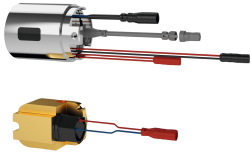

polished

KWC F5L-Therm Thermostatic single-lever wall-mounted mixer

Modell-Linie: F5L | F5LT1005
Taps | Manual taps

temperature limit	yes
thermal disinfection	yes
type of mounting	wall mounting
type of operation	manual operation
type of tap	bib tap
volume flow rate at 3 bar	0.1 l/s
water connection	S-unions
Accent colour	none
Basic colour	chrome-look (glossy)

Optional Accessories

Hygiene unit for F5L single-lever wall mixers

2030039446
ACLM9001

Theft-proof housing for aerator

2000104778
ZTAPS0005

Spare Parts

Swivel spout, 160 mm

2030032815
ASXX1002