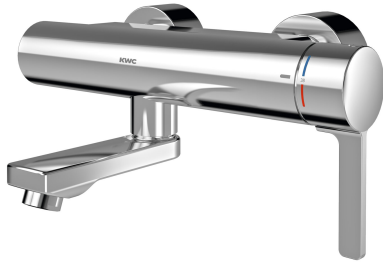

## KWC F5L-Therm Thermostatic single-lever wall-mounted mixer

Modell-Linie: F5L | F5LT1006  
Taps | Manual taps

### spout projection

215 mm

155 mm

275 mm

F5L-Therm thermostatic single-lever mixer as DN 15 wall-mounted mixer for wall mounting with lockable swivelling spout, for sanitary facilities. Thermostatically-controlled mixer cartridge with expansion element and active scald protection as well as adjustable and turn-proof temperature stop, and ceramic disc technology. With mechanism for optional hygiene unit for automatic hygiene flushing, program-controlled thermal disinfection (additional bypass solenoid-operated flush valve cartridge

necessary) and storage of statistical data. For connection to hot and cold water. Scald-protection, safe-touch housing, all-metal construction, high-polished chrome-plated brass. Laminar jet controller with integrated flow rate controller 6.0 l/min. With adjustable and lockable connections with backflow preventers and strainers, fully covered by depth-adjustable screw rosettes. Projection 275 mm.

manual

prepared

DN 15

G 1/2 B

Top section, ceramic

brass-look

1 bar

with thermostat