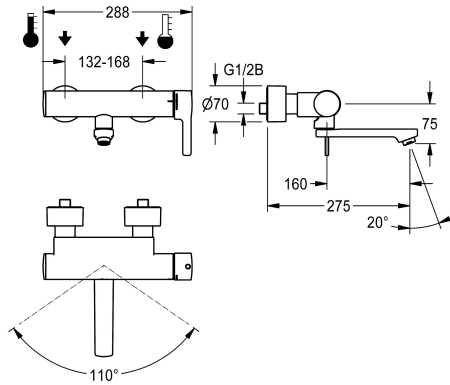

### KWC-No.

**2030066484**

Projection 215 mm

**2030066483**

Projection 155 mm

**2030066486**

Projection 275 mm

### spout projection

215 mm

155 mm

275 mm

F5L-Therm thermostatic single-lever mixer as DN 15 wall-mounted mixer for wall mounting with lockable swivelling spout, for sanitary facilities. Thermostatically-controlled mixer cartridge with expansion element and active scald protection as well as adjustable and turn-proof temperature stop, and ceramic disc technology. With mechanism for optional hygiene unit for automatic hygiene flushing, program-controlled thermal disinfection (additional bypass solenoid-operated flush valve cartridge

necessary) and storage of statistical data. For connection to hot and cold water. Scald-protection, safe-touch housing, all-metal construction, high-polished chrome-plated brass. Laminar jet controller with integrated flow rate controller 6.0 l/min. With adjustable and lockable connections with backflow preventers and strainers, fully covered by depth-adjustable screw rosettes. Projection 275 mm.

manual

prepared

DN 15

G 1/2 B

Top section, ceramic

brass-look

1 bar

with thermostat