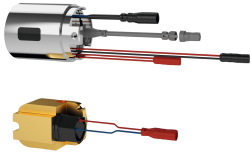

KWC F5L-Therm Thermostatic single-lever wall-mounted mixer

Modell-Linie: F5L | F5LT1006
Taps | Manual taps

temperature limit	yes
thermal disinfection	yes
type of mounting	wall mounting
type of operation	manual operation
type of tap	bib tap
volume flow rate at 3 bar	0.1 l/s
water connection	S-unions
Accent colour	none
Basic colour	chrome-look (glossy)

Optional Accessories

Hygiene unit for F5L single-lever wall mixers

2030039446
ACLM9001