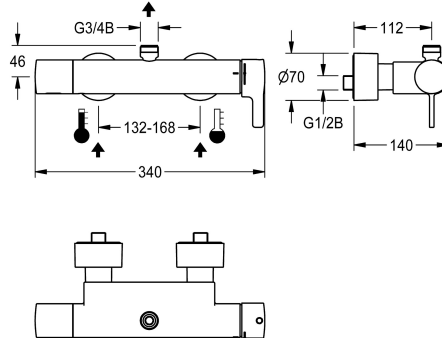

KWC

F5L-Therm thermostatic single-lever wall-mounted mixer

Modell-Linie: F5L | F5LT2004
Showers | Manual shower

KWC-No.

2030066498

F5L-Therm thermostatic single-lever mixer as DN 15 wall-mounted mixer for wall mounting, for shower facilities. Thermostatically-controlled mixer cartridge with expansion element and active scald protection as well as adjustable and turn-proof temperature stop, and ceramic disc technology. With pre-assembled hygiene unit including 6 V lithium battery (CR P2) for automatic hygiene flushing and program-controlled thermal disinfection (additional bypass solenoid-operated flush valve cartridge necessary) and storage of statistical data. For connection to hot and cold water. Scald-

protection Safe-Touch housing with outlet on top, G 3/4 B, for installation of waste elbow or wall-mounted shower pipe. All-metal construction, high-polished chrome-plated brass. With adjustable and lockable connections with backflow preventers and strainers, fully covered by depth-adjustable screw rosettes. Activated hygiene flushing, fixed interval of 24 hours. With option for parameterization and communication via optional, bidirectional remote control.

Technical Data

additional connections	no
with backflow preventer	yes
circulation	no
connection with pay water disp	not possible
default automatic hygiene flush	fixed interval 24 hours
with filter	yes
adjustable flow time	no
functional principle	manual
for hand shower	no
hygiene flushing	yes
diameter nominal	DN 15
inlet size	G 1/2 B
Locking mechanism	Top section, ceramic
material casing	brass-look
material fitting	brass-look
minimum flow pressure	1 bar
type of mixing	with thermostat
number of batteries	1
overall depth	140 mm
overall height	70 mm
overall width	340 mm
Parameterization	remote control
power supply connection	Battery 6 V