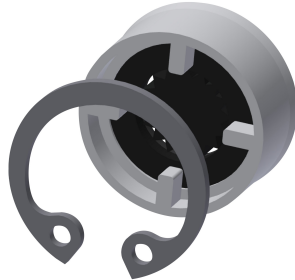

## KWC F5L-Therm Stainless steel shower panel

Modell-Linie: F5L | F5LT2020  
Showers | Manual shower

overall width	235 mm
Parameterization	remote control
power supply connection	6,75 / 12 VDC
position of power connection	from top / backside
Type of power supply	Other
with rosettes/cover plate	yes
protective shutdown	no
shower pipe draining	no
Shower head	for separately shower head
with shower set	no
sound insulation	no
surface finish casing	satin finished
surface finish fitting	chromed
surface treatment fitting	polished
temperature limit	yes
thermal disinfection	yes
with transformer/power supply	no
type of mounting	wall mounting
type of operation	manual operation
type of sensor	opto-electronic sensor
type of shower	shower panel
volume flow rate at 3 bar	0.15 l/s
water connection	hose (gland nut)
position of water connection	from top / backside
with soap dish	no
Accent colour	chrome-look (glossy)
Basic colour	stainless steel-look

**MÜNCHEN shower head for KWC shower panels and systems**

**2030054793**  
SHMU0011

**Battery compartment**

**360002063**  
ACEX9023

## KWC F5L-Therm Stainless steel shower panel

Modell-Linie: F5L | F5LT2020  
Showers | Manual shower

Power supply unit

**2030039477**  
ACEX9001

Extension cable 5 m

**2030043814**  
ACEX9010

### Optional Accessories

Flow controller 6.0 l/min

**2030027586**  
ESHHE0004

Flow controller 12.0 l/min

**2000104783**  
ESHHE0002

Solenoid valve cartridge

**2030003033**  
EAQFU0001

Shower gel dish for F5 shower panels  
made of stainless steel