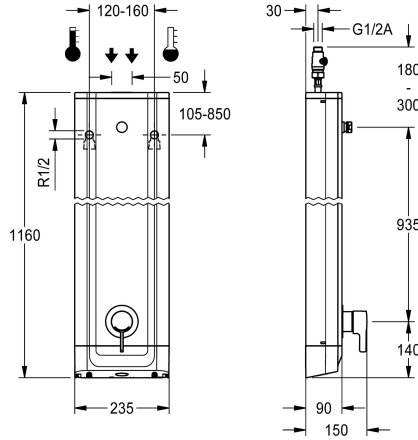

### KWC-No.

**2030066509**

F5L-Therm stainless-steel shower panel for wall mounting with single-lever thermostat DN 15 and connecting nozzle for shower head. For connection to hot and cold water. Function block with integrated mixing cartridge and pre-assembled hygiene unit including sensor with control electronics to perform automatic water hygiene flushing, program-controlled thermal disinfection (additional bypass so lenoid-operated flush valve cartridge necessary) and storage of statistical data. Thermostatically-controlled mixer cartridge with expansion element and active scald protection as well as adjustable and turn-proof temperature stop, and ceramic disc technology. All-metal construction, visible parts high-polished, chrome-plated. Connecting nozzles for separate required DN 15 KWC shower head with pre-fitted flow regulator 9.0

Housing dimensions 235 x 1160 x 90 mm (W x H x D)

Shower head and battery compartment including battery or power supply unit with extension cable must be ordered separately.

## KWC F5L-Therm Stainless steel shower panel

Modell-Linie: F5L | F5LT2020  
Showers | Manual shower

overall width	235 mm
Parameterization	remote control
power supply connection	6,75 / 12 VDC
position of power connection	from top / backside
Type of power supply	Other
with rosettes/cover plate	yes
protective shutdown	no
shower pipe draining	no
Shower head	for separately shower head
with shower set	no
sound insulation	no
surface finish casing	satin finished
surface finish fitting	chromed
surface treatment fitting	polished
temperature limit	yes
thermal disinfection	yes
with transformer/power supply	no
type of mounting	wall mounting
type of operation	manual operation
type of sensor	opto-electronic sensor
type of shower	shower panel
volume flow rate at 3 bar	0.15 l/s
water connection	hose (gland nut)
position of water connection	from top / backside
with soap dish	no
Accent colour	chrome-look (glossy)
Basic colour	stainless steel-look