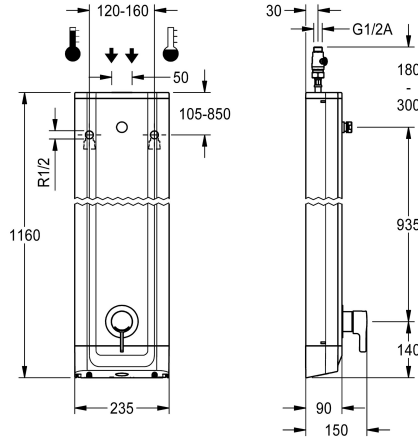

KWC F5L-Therm Stainless steel shower panel

Modell-Linie: F5L | F5LT2020
Showers | Manual shower

KWC-No.

2030066509

F5L-Therm stainless-steel shower panel for wall mounting with single-lever thermostat DN 15 and connecting nozzle for shower head. For connection to hot and cold water. Function block with integrated mixing cartridge and pre-assembled hygiene unit including sensor with control electronics to perform automatic water hygiene flushing, program-controlled thermal disinfection (additional bypass so lenoid-operated flush valve cartridge necessary) and storage of statistical data. Thermostatically-controlled mixer cartridge with expansion element and active scald protection as well as adjustable and turn-proof temperature stop, and ceramic disc technology. All-metal construction, visible parts high-polished, chrome-plated. Connecting nozzles for separate required DN 15 KWC shower head with pre-fitted flow regulator 9.0

Modell-Linie: F5L | F5LT2020
Showers | Manual shower

overall width	235 mm
Parameterization	remote control
power supply connection	6,75 / 12 VDC
position of power connection	from top / backside
Type of power supply	Other
with rosettes/cover plate	yes
protective shutdown	no
shower pipe draining	no
Shower head	for separately shower head
with shower set	no
sound insulation	no
surface finish casing	satin finished
surface finish fitting	chromed
surface treatment fitting	polished
temperature limit	yes
thermal disinfection	yes
with transformer/power supply	no
type of mounting	wall mounting
type of operation	manual operation
type of sensor	opto-electronic sensor
type of shower	shower panel
volume flow rate at 3 bar	0.15 l/s
water connection	hose (gland nut)
position of water connection	from top / backside
with soap dish	no
Accent colour	chrome-look (glossy)
Basic colour	stainless steel