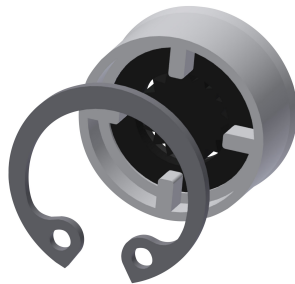

KWC F5L-Therm Stainless steel shower panel

Modell-Linie: F5L | F5LT2020
Showers | Manual shower

KWC-No.

2030066509

F5L-Therm stainless-steel shower panel for wall mounting with single-lever thermostat DN 15 and connecting nozzle for shower head. For connection to hot and cold water. Function block with integrated mixing cartridge and pre-assembled hygiene unit including sensor with control electronics to perform automatic water hygiene flushing, program-controlled thermal disinfection (additional bypass so lenoid-operated flush valve cartridge necessary) and storage of statistical data. Thermostatically-controlled mixer cartridge with expansion element and active scald protection as well as adjustable and turn-proof temperature stop, and ceramic disc technology. All-metal construction, visible parts high-polished, chrome-plated. Connecting nozzles for separate required DN 15 KWC shower head with pre-fitted flow regulator 9.0

no
yes
no
no
not possible
fixed interval 24 hours
yes
no
manual
no
yes
DN 15
G 1/2 A
Top section, ceramic
stainless steel
1.4301 Chrome Nickel steel V2A
brass
1 bar
with thermostat
90 mm
1,160 mm

KWC F5L-Therm Stainless steel shower panel

2030054793
SHMU0011

Power supply unit

2030039477
ACEX9001

KWC F5L-Therm Stainless steel shower panel

Modell-Linie: F5L | F5LT2020
Showers | Manual shower

Extension cable 5 m

2030043814
ACEX9010

Optional Accessories

Flow controller 6.0 l/min

2030027586
ESHHE0004

Flow controller 12.0 l/min

2000104783
ESHHE0002

Solenoid valve cartridge

2030003033
EAQFU0001

Shower gel dish for F5 shower panels
made of stainless steel

2030057077
ACXX2021