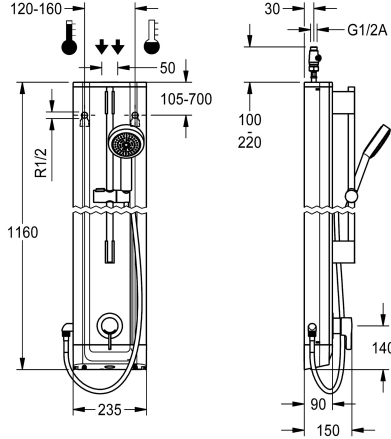

### KWC-No.

**2030066510**

F5L-Therm stainless-steel shower panel for wall mounting with single-lever thermostat DN 15 and hand shower fitting kit. For connection to hot and cold water. Function block with integrated mixing cartridge and pre-assembled hygiene unit including sensor with control electronics to perform automatic water hygiene flushing, program-controlled thermal disinfection (additional bypass solenoid-operated flush valve cartridge necessary) and storage of statistical data. Thermostatically-controlled mixer cartridge with expansion element and active scald protection as well as adjustable and turn-proof temperature stop, and ceramic disc technology. All-metal construction, visible parts high-polished, chrome-plated. Pre-fitted chrome-plated brass shower rail with height-adjustable hand shower holder and chrome-plated brass hand shower, shower head with rain jet, diameter 110 mm, shower

## KWC F5L-Therm

Stainless steel shower panel with hand shower fitting

Modell-Linie: F5L | F5LT2021

Showers | Manual shower

overall height	1,160 mm
overall width	235 mm
Parameterization	remote control
power supply connection	6,75 / 12 VDC
position of power connection	from top / backside
Type of power supply	Other
with rosettes/cover plate	yes
protective shutdown	no
shower pipe draining	no
with shower set	yes
sound insulation	no
surface finish casing	satin finished
surface finish fitting	chromed
surface treatment fitting	polished
temperature limit	yes
thermal disinfection	yes
with transformer/power supply	no
type of mounting	wall mounting
type of operation	manual operation
type of sensor	opto-electronic sensor
type of shower	shower panel
volume flow rate at 3 bar	0.15 l/s
water connection	hose (gland nut)
position of water connection	from top / backside
with soap dish	no
Accent colour	chrome-look (glossy)
Basic colour	stainless steel-look