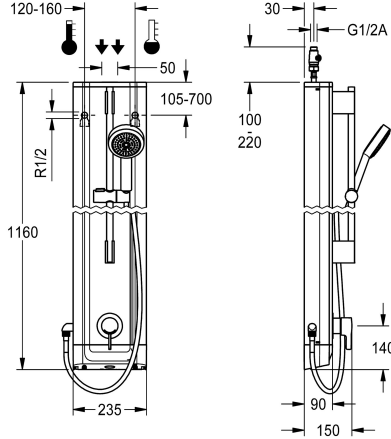

KWC F5L-Therm Stainless steel shower panel with hand shower fitting

Modell-Linie: F5L | F5LT2021
Showers | Manual shower

KWC-No.

2030066510

F5L-Therm stainless-steel shower panel for wall mounting with single-lever thermostat DN 15 and hand shower fitting kit. For connection to hot and cold water. Function block with integrated mixing cartridge and pre-assembled hygiene unit including sensor with control electronics to perform automatic water hygiene flushing, program-controlled thermal disinfection (additional bypass solenoid-operated flush valve cartridge necessary) and storage of statistical data. Thermostatically-controlled mixer cartridge with expansion element and active scald protection as well as adjustable and turn-proof temperature stop, and ceramic disc technology. All-metal construction, visible parts high-polished, chrome-plated. Pre-fitted chrome-plated brass shower rail with height-adjustable hand shower holder and chrome-plated brass hand shower, shower head with rain jet, diameter 110 mm, shower

Showers | Manual shower

overall height	1,160 mm
overall width	235 mm
Parameterization	remote control
power supply connection	6,75 / 12 VDC
position of power connection	from top / backside
Type of power supply	Other
with rosettes/cover plate	yes
protective shutdown	no
shower pipe draining	no
with shower set	yes
sound insulation	no
surface finish casing	satin finished
surface finish fitting	chromed
surface treatment fitting	polished
temperature limit	yes
thermal disinfection	yes
with transformer/power supply	no
type of mounting	wall mounting
type of operation	manual operation
type of sensor	opto-electronic sensor
type of shower	shower panel
volume flow rate at 3 bar	0.15 l/s
water connection	hose (gland nut)
position of water connection	from top / backside
with soap dish	no
Accent colour	chrome-look (glossy)
Basic colour	stainless steel