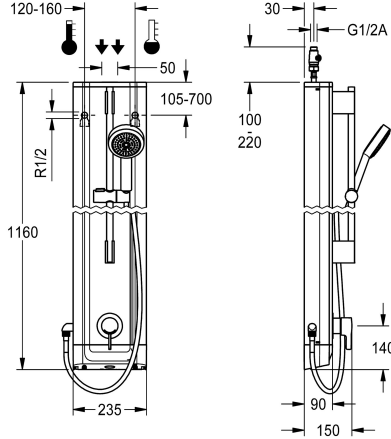

### KWC-No.

**2030066510**

F5L-Therm stainless-steel shower panel for wall mounting with single-lever thermostat DN 15 and hand shower fitting kit. For connection to hot and cold water. Function block with integrated mixing cartridge and pre-assembled hygiene unit including sensor with control electronics to perform automatic water hygiene flushing, program-controlled thermal disinfection (additional bypass solenoid-operated flush valve cartridge necessary) and storage of statistical data. Thermostatically-controlled mixer cartridge with expansion element and active scald protection as well as adjustable and turn-proof temperature stop, and ceramic disc technology. All-metal construction, visible parts high-polished, chrome-plated. Pre-fitted chrome-plated brass shower rail with height-adjustable hand shower holder and chrome-plated brass hand shower, shower head with rain jet, diameter 110 mm, shower

## KWC F5L-Therm

Stainless steel shower panel with hand shower fitting

Modell-Linie: F5L | F5LT2021

Showers | Manual shower

overall height	1,160 mm
overall width	235 mm
Parameterization	remote control
power supply connection	6,75 / 12 VDC
position of power connection	from top / backside
Type of power supply	Other
with rosettes/cover plate	yes
protective shutdown	no
shower pipe draining	no
with shower set	yes
sound insulation	no
surface finish casing	satin finished
surface finish fitting	chromed
surface treatment fitting	polished
temperature limit	yes
thermal disinfection	yes
with transformer/power supply	no
type of mounting	wall mounting
type of operation	manual operation
type of sensor	opto-electronic sensor
type of shower	shower panel
volume flow rate at 3 bar	0.15 l/s
water connection	hose (gland nut)
position of water connection	from top / backside
with soap dish	no
Accent colour	chrome-look (glossy)
Basic colour	stainless steel