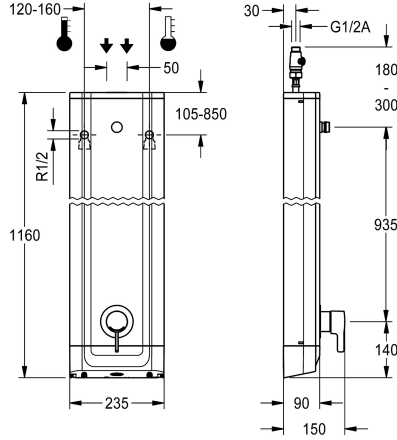

### KWC-No.

**2030066541**

F5L-Therm stainless-steel shower panel for wall mounting with single-lever thermostat DN 15 and connecting nozzle for shower head. For connection to hot and cold water. Function block with integrated mixing cartridge and mechanism for an optional water hygiene unit for automatic water hygiene flushing, program-controlled thermal disinfection (additional bypass solenoid-operated flush valve cartridge necessary) and storage of statistical data. Thermostatically-controlled mixer cartridge with expansion element and active scald protection as well as adjustable and turn-proof temperature stop, and ceramic disc technology. All-metal

construction, visible parts high-polished, chrome-plated. Connecting nozzles for separate required DN 15 KWC shower head with pre-fitted flow regulator 9.0 l/min. Stainless steel housing with raised function surface and cover caps made of plastic. With adjustable and lockable connections with backflow preventer and strainers.

Housing dimensions 235 x 1160 x 90 mm (W x H x D)

Shower head must be ordered separately.

### Technical Data

additional connections	no
with backflow preventer	yes
circulation	no
compatible A3000 open	no
connection with pay water disp	not possible
with filter	yes
adjustable flow time	no
functional principle	manual
for hand shower	no
hygiene flushing	prepared
diameter nominal	DN 15
inlet size	G 1/2 A
Locking mechanism	Top section, ceramic
material casing	stainless steel
material code casing	1.4301 Chrome Nickel steel V2A
material fitting	brass-look
minimum flow pressure	1 bar
type of mixing	with thermostat
overall depth	90 mm
overall height	1,160 mm
overall width	235 mm
with rosettes/cover plate	yes