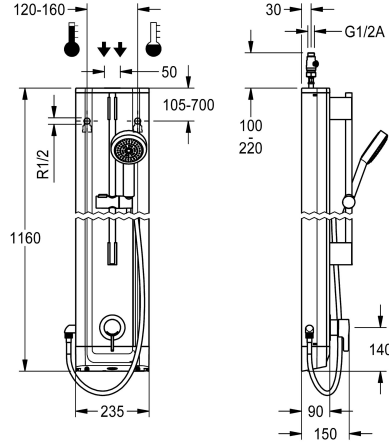

### KWC-No.

**2030066542**

F5L-Therm stainless-steel shower panel for wall mounting with single-lever thermostat DN 15 and hand shower fitting kit. For connection to hot and cold water. Function block with integrated mixing cartridge and mechanism for an optional water hygiene unit for automatic water hygiene flushing, program-controlled thermal disinfection (additional bypass solenoid-operated flush valve cartridge necessary) and storage of statistical data. Thermostatically-controlled mixer cartridge with expansion element and active scald protection as well as adjustable and turn-proof temperature stop, and ceramic disc technology. All-metal

construction, visible parts high-polished, chrome-plated. Pre-fitted chrome-plated brass shower rail with height-adjustable hand shower holder and chrome-plated brass hand shower, shower head with rain jet, diameter 110 mm, shower hose 900 mm. Housing made of stainless steel with raised function surface and cover caps made of plastic. With adjustable and lockable connections with backflow preventer and strainers.

Housing dimensions 235 x 1160 x 90 mm (W x H x D)

## KWC F5L-Therm Stainless steel shower panel with hand shower fitting

Modell-Linie: **F5L | F5LT2023**  
Showers | Manual shower

protective shutdown	no
shower pipe draining	no
with shower set	yes
sound insulation	no
surface finish casing	satin finished
surface finish fitting	chromed
surface treatment fitting	polished
temperature limit	yes
thermal disinfection	yes
type of mounting	wall mounting
type of operation	manual operation
type of shower	shower panel
volume flow rate at 3 bar	0.15 l/s
water connection	hose (gland nut)
position of water connection	from top / backside
with soap dish	no
Accent colour	chrome-look (glossy)
Basic colour	stainless steel-look