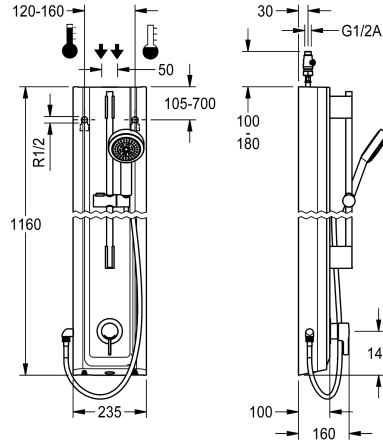

KWC F5L-Therm Shower panel made of MIRANIT with hand shower fitting

Modell-Linie: F5L | F5LT2025
Showers | Manual shower

KWC-No.

2030066544

F5L-Therm shower panel made from mineral material for wall mounting with single-lever thermostat DN 15 and hand shower fitting kit. For connection to hot and cold water. Function block with integrated mixing cartridge and pre-assembled hygiene unit including sensor with control electronics to perform automatic water hygiene flushing, program-controlled thermal disinfection (additional bypass solenoid-operated flush valve cartridge necessary) and storage of statistical data. Thermostatically-controlled mixer cartridge with expansion element and active scald protection as well as adjustable and turn-proof temperature stop, and ceramic disc technology. All-metal construction, visible parts high-polished, chrome-plated. Pre-fitted chrome-plated brass shower rail with height-adjustable hand shower holder and chrome-plated plastic hand shower, shower head with rain jet, diameter 110 mm, shower hose 900 mm. Housing with raised function

Modell-Linie: F5L | F5LT2025

Showers | Manual shower

overall height	1,160 mm
overall width	235 mm
Parameterization	remote control
power supply connection	6,75 / 12 VDC
Type of power supply	Other
with rosettes/cover plate	yes
protective shutdown	no
shower pipe draining	no
with shower set	yes
sound insulation	no
surface finish fitting	chromed
surface treatment fitting	polished
temperature limit	yes
thermal disinfection	yes
with transformer/power supply	no
type of mounting	wall mounting
type of operation	manual operation
type of sensor	opto-electronic sensor
type of shower	shower panel
volume flow rate at 3 bar	0.15 l/s
water connection	hose (gland nut)
position of water connection	from top / backside
with soap dish	no
Accent colour	chrome-look (glossy)
Basic colour	white