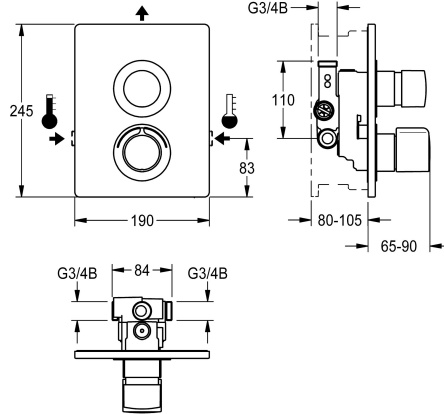

KWC F5S-Therm self-closing thermostatic in-wall mixer

Modell-Linie: **F5S | F5ST2032**
Showers | Self closing showers

KWC-No.

2030067154

2030067163
With automatic shower pipe emptying

2030067158
Version without option for automatic water hygiene flushing or thermal disinfection

2030067167
with automatic shower pipe draining

shower pipe draining

No

Yes

No

Yes

thermal disinfection

Yes

Yes

No

No

F5S-Therm self-closing thermostatic mixer DN 15 as finished installation kit for wall mounting in mounting kit, for shower facilities. Hydraulically controlled, connects to hot water and cold water. Function block with integrated FRAMIC self-closing cartridge, thermostat and mechanism for an optional water hygiene unit for automatic water hygiene flushing, program-controlled thermal disinfection (additional bypass solenoid-operated flush valve cartridge necessary) and storage of statistical data. Additional mechanism for second bypass solenoid valve cartridge for separate rinsing of the cold-water line and separate sampling of

cold or hot water. FRAMIC self-closing cartridge, low maintenance and stagnation free, with ceramic disc technology, self closing, flow pressure independent due to medium-independent design. Continuously adjustable flow duration. Thermostat with metal handle with adjustable and turn-proof temperature stop and option for manual thermal disinfection. All-metal construction, visible parts high-polished, chrome-plated. Holding frame including profile seal, stainless steel cover 190 x 245 mm with covered screw fixing, chrome-plated plastic rosettes, non-return valve and strainers. Depth adjustability 25 mm.

Technical Data

additional connections

No

with backflow preventer

Yes

Built-in fitting model

Finishing section

calculation flow rate cold wat

0.15 l/s

calculation flow rate hot wate

0.15 l/s

circulation

No

compatible A3000 open

No

connection with pay water disp

not possible

Cover plate height

245 mm

Cover plate width

190 mm

with filter

Yes

adjustable flow time

Yes

functional principle

hydraulic self-closing

for hand shower

No

hygiene flushing

prepared

diameter nominal

DN 15

inlet size

G 3/4 B