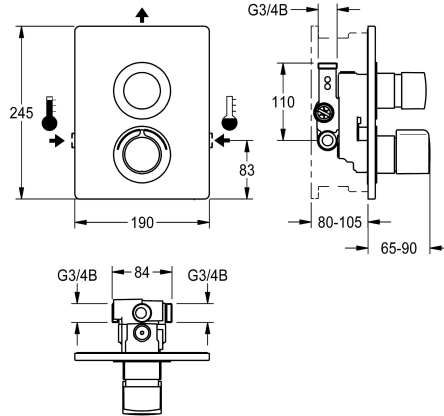

KWC F5S-Therm self-closing thermostatic in-wall mixer

Modell-Linie: **F5S | F5ST2032**
Showers | Self closing showers

KWC-No.

2030067154

2030067163
With automatic shower pipe emptying

2030067158
Version without option for automatic water hygiene flushing or thermal disinfection

2030067167
with automatic shower pipe draining

shower pipe draining

no

yes

no

yes

thermal disinfection

yes

yes

no

no

F5S-Therm self-closing thermostatic mixer DN 15 as finished installation kit for wall mounting in mounting kit, for shower facilities. Hydraulically controlled, connects to hot water and cold water. Function block with integrated FRAMIC self-closing cartridge, thermostat and mechanism for an optional water hygiene unit for automatic water hygiene flushing, program-controlled thermal disinfection (additional bypass solenoid-operated flush valve cartridge necessary) and storage of statistical data. Additional mechanism for second bypass solenoid valve cartridge for separate rinsing of the cold-water line and separate sampling of

cold or hot water. FRAMIC self-closing cartridge, low maintenance and stagnation free, with ceramic disc technology, self closing, flow pressure independent due to medium-independent design. Continuously adjustable flow duration. Thermostat with metal handle with adjustable and turn-proof temperature stop and option for manual thermal disinfection. All-metal construction, visible parts high-polished, chrome-plated. Holding frame including profile seal, stainless steel cover 190 x 245 mm with covered screw fixing, chrome-plated plastic rosettes, non-return valve and strainers. Depth adjustability 25 mm.

Technical Data

additional connections

with backflow preventer

Built-in fitting model

calculation flow rate cold wat

calculation flow rate hot wate

circulation

compatible A3000 open

connection with pay water disp

Cover plate height

Cover plate width

with filter

adjustable flow time

functional principle

for hand shower

hygiene flushing

diameter nominal

inlet size

no

yes

Finishing section

0.15 l/s

0.15 l/s

no

no

not possible

245 mm

190 mm

yes

yes

hydraulic self-closing

no

prepared

DN 15

G 3/4 B