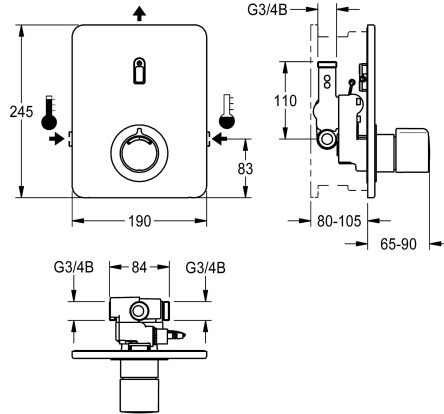

### KWC-No.

**2030067170**

F3E-Therm thermostatic mixer DN 15 as finished installation kit for wall mounting in mounting material, for shower facilities. Electrically controlled, connects to hot water and cold water. Function block with integrated solenoid valve cartridge and thermostat, with metal handle with adjustable and turn-proof temperature stop and option for manual thermal disinfection. All-metal construction, visible parts high-polished, chrome-plated. With holding frame and profile seal, stainless-steel cover plate 190 x 245 mm with covered screw fixing including sensor with control electronics, rosette, backflow preventers and strainers. Depth adjustability 25 mm. Activated

### Technical Data

additional connections	no
with backflow preventer	yes
Built-in fitting model	Finishing section
calculation flow rate cold wat	0.15 l/s
calculation flow rate hot wate	0.15 l/s
circulation	no
compatible A3000 open	no
connection with pay water disp	not possible
default automatic hygiene flus	24h after the last activity
default flow time	30 Seconds
with filter	yes
adjustable flow time	yes
functional principle	electronic self-closing
for hand shower	no
hygiene flushing	yes
diameter nominal	DN 15
inlet size	G 3/4 B
Locking mechanism	Top section, non-ceramic
material casing	stainless steel
material fitting	brass
maximum flow time	255 Seconds
minimum flow pressure	1 bar