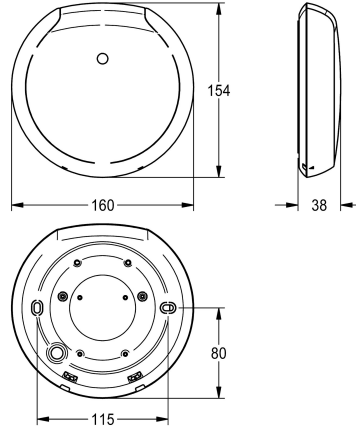

KWC F5 Smart Urinal sensor

Modell-Linie: F5E | F5EF3008
Flushing systems | Electronic urinal flushing systems

KWC-No.

2030067530
White plastic housing

2030067531
Black plastic housing

Basic colour

white

black

F5 smart urinal sensor for overhead installation for central flushing of urinal systems in a room. Control module designed with white plastic housing, for multiple simultaneous user detection and touch-free triggering of flushing programmes for connected F5 smart urinal units via wireless communication. Option to connect up to 20 F5 smart urinal units. The area covered by the sensors is dependent on the ceiling height. Activated, washing area-dependent hygiene flushing 24 hours after last activation and saving of statistical data. Commissioning and flushing programme selection and

parametrisation for each smart urinal unit via the necessary app, installed on Bluetooth®-enabled mobile devices from Android 7 or iOS 11.

Connection voltage 110–240 V AC, 50/60 Hz
Protection class IP20
Area covered 5 x 2.5 m at ceiling height 3 m
Housing dimensions 160 x 35 mm (D x H)