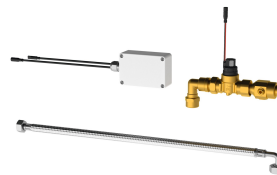

KWC F5 Smart Urinal sensor

Modell-Linie: F5E | F5EF3008
Flushing systems | Electronic urinal flushing systems

KWC-No.

2030067530
White plastic housing

2030067531
Black plastic housing

Basic colour

white

black

F5 smart urinal sensor for overhead installation for central flushing of urinal systems in a room. Control module designed with white plastic housing, for multiple simultaneous user detection and touch-free triggering of flushing programmes for connected F5 smart urinal units via wireless communication. Option to connect up to 20 F5 smart urinal units. The area covered by the sensors is dependent on the ceiling height. Activated, washing area-dependent hygiene flushing 24 hours after last activation and saving of statistical data. Commissioning and flushing programme selection and

Technical Data

Parameterization

type of mounting

Basic colour

app

ceiling mounting

white

Mandatory Accessories

F5 smart urinal unit for single ceramic urinals

2030067532
ACEF3002

F5 smart urinal unit for single urinal made of stainless steel

2030070859
ACEF3003

F5 smart urinal unit for series of urinals made of stainless steel