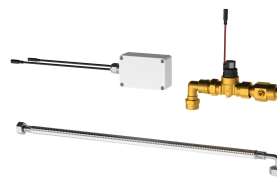

KWC F5 Smart Urinal sensor

Modell-Linie: F5E | F5EF3008
Flushing systems | Electronic urinal flushing systems

KWC-No.

2030067530
White plastic housing

2030067531
Black plastic housing

Basic colour

white

black

F5 smart urinal sensor for overhead installation for central flushing of urinal systems in a room. Control module designed with white plastic housing, for multiple simultaneous user detection and touch-free triggering of flushing programmes for connected F5 smart urinal units via wireless communication. Option to connect up to 20 F5 smart urinal units. The area covered by the sensors is dependent on the ceiling height. Activated, washing area-dependent hygiene flushing 24 hours after last activation and saving of statistical data. Commissioning and flushing programme selection and

Technical Data

Parameterization

type of mounting

Basic colour

app

ceiling mounting

white

Mandatory Accessories

F5 smart urinal unit for single ceramic urinals

2030067532
ACEF3002

F5 smart urinal unit for single urinal made of stainless steel

2030070859
ACEF3003

F5 smart urinal unit for series of urinals made of stainless steel