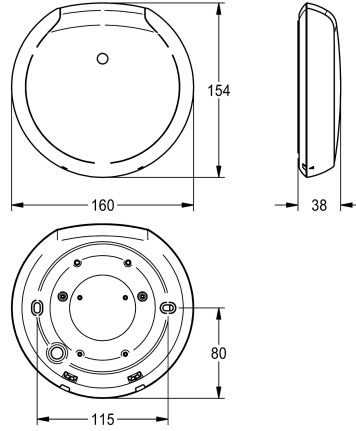

KWC F5 Smart Urinal sensor

Modell-Linie: F5E | F5EF3008
Flushing systems | Electronic urinal flushing systems

KWC-No.

2030067530
White plastic housing

2030067531
Black plastic housing

Basic colour

white

black

F5 smart urinal sensor for overhead installation for central flushing of urinal systems in a room. Control module designed with white plastic housing, for multiple simultaneous user detection and touch-free triggering of flushing programmes for connected F5 smart urinal units via wireless communication. Option to connect up to 20 F5 smart urinal units. The area covered by the sensors is dependent on the ceiling height. Activated, washing area-dependent hygiene flushing 24 hours after last activation and saving of statistical data. Commissioning and flushing programme selection and

parametrisation for each smart urinal unit via the necessary app, installed on Bluetooth®-enabled mobile devices from Android 7 or iOS 11.

Connection voltage 110–240 V AC, 50/60 Hz
Protection class IP20
Area covered 5 x 2.5 m at ceiling height 3 m
Housing dimensions 160 x 35 mm (D x H)