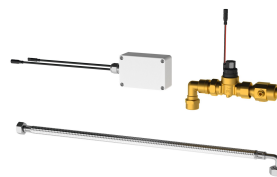

## KWC F5 Smart urinal sensor

Modell-Linie: F5E | F5EF3009  
Flushing systems | Electronic urinal flushing systems

### Basic colour

white

black

F5 smart urinal sensor for overhead installation for central flushing of urinal systems in a room. Control module in black plastic housing, for multiple simultaneous user detection and touch-free triggering of flushing programmes for connected F5 smart urinal units via wireless communication. Option to connect up to 20 F5 smart urinal units. The area covered by the sensors is dependent on the ceiling height. Activated, washing area-dependent hygiene flushing 24 hours after last activation and saving of statistical data. Commissioning and flushing programme selection and

### Mandatory Accessories

**F5 smart urinal unit for single ceramic urinals**

**2030067532**  
ACEF3002

**F5 smart urinal unit for single urinal made of stainless steel**

**2030070859**  
ACEF3003

**F5 smart urinal unit for series of urinals made of stainless steel**