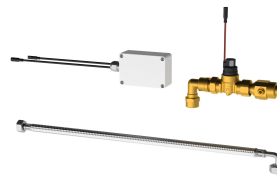

## KWC F5 Smart urinal sensor

Modell-Linie: F5E | F5EF3009  
Flushing systems | Electronic urinal flushing systems

### Basic colour

white

black

F5 smart urinal sensor for overhead installation for central flushing of urinal systems in a room. Control module in black plastic housing, for multiple simultaneous user detection and touch-free triggering of flushing programmes for connected F5 smart urinal units via wireless communication. Option to connect up to 20 F5 smart urinal units. The area covered by the sensors is dependent on the ceiling height. Activated, washing area-dependent hygiene flushing 24 hours after last activation and saving of statistical data. Commissioning and flushing programme selection and

### Technical Data

Parameterization

type of mounting

Basic colour

app

ceiling mounting

black

### Mandatory Accessories

**F5 smart urinal unit for single ceramic urinals**

**2030067532**  
ACEF3002

**F5 smart urinal unit for single urinal made of stainless steel**

**2030070859**  
ACEF3003

**F5 smart urinal unit for series of urinals made of stainless steel**