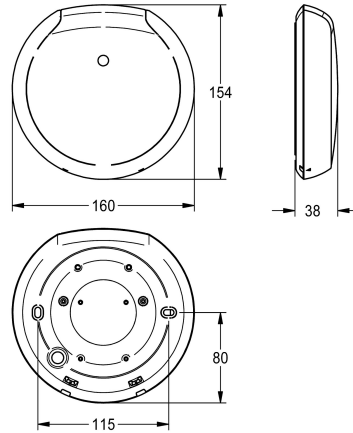

### KWC-No.

**2030067530**  
White plastic housing

**2030067531**  
Black plastic housing

### Basic colour

white

black

F5 smart urinal sensor for overhead installation for central flushing of urinal systems in a room. Control module in black plastic housing, for multiple simultaneous user detection and touch-free triggering of flushing programmes for connected F5 smart urinal units via wireless communication. Option to connect up to 20 F5 smart urinal units. The area covered by the sensors is dependent on the ceiling height. Activated, washing area-dependent hygiene flushing 24 hours after last activation and saving of statistical data. Commissioning and flushing programme selection and

parametrisation for each smart urinal unit via the necessary app, installed on Bluetooth®-enabled mobile devices from Android 7 or iOS 11.

Connection voltage 110–240 V AC, 50/60 Hz  
Protection class IP20  
Area covered 5 x 2.5 m at ceiling height 3 m  
Housing dimensions 160 x 35 mm (D x H)