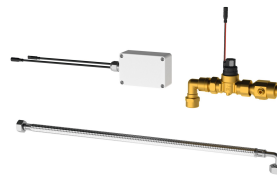

## KWC F5 Smart urinal sensor

Modell-Linie: F5E | F5EF3009  
Flushing systems | Electronic urinal flushing systems

### Basic colour

white

black

F5 smart urinal sensor for overhead installation for central flushing of urinal systems in a room. Control module in black plastic housing, for multiple simultaneous user detection and touch-free triggering of flushing programmes for connected F5 smart urinal units via wireless communication. Option to connect up to 20 F5 smart urinal units. The area covered by the sensors is dependent on the ceiling height. Activated, washing area-dependent hygiene flushing 24 hours after last activation and saving of statistical data. Commissioning and flushing programme selection and

### Mandatory Accessories

**F5 smart urinal unit for single ceramic urinals**

**2030067532**  
ACEF3002

**F5 smart urinal unit for single urinal made of stainless steel**

**2030070859**  
ACEF3003

**F5 smart urinal unit for series of urinals made of stainless steel**