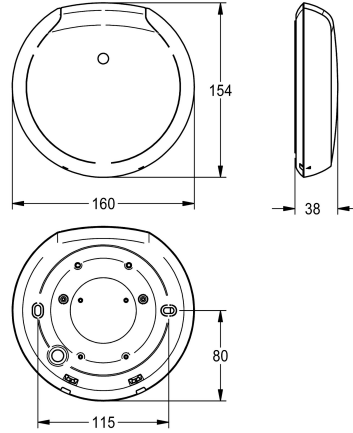

### KWC-No.

**2030067530**  
White plastic housing

**2030067531**  
Black plastic housing

### Basic colour

white

black

F5 smart urinal sensor for overhead installation for central flushing of urinal systems in a room. Control module in black plastic housing, for multiple simultaneous user detection and touch-free triggering of flushing programmes for connected F5 smart urinal units via wireless communication. Option to connect up to 20 F5 smart urinal units. The area covered by the sensors is dependent on the ceiling height. Activated, washing area-dependent hygiene flushing 24 hours after last activation and saving of statistical data. Commissioning and flushing programme selection and

parametrisation for each smart urinal unit via the necessary app, installed on Bluetooth®-enabled mobile devices from Android 7 or iOS 11.

Connection voltage 110–240 V AC, 50/60 Hz  
Protection class IP20  
Area covered 5 x 2.5 m at ceiling height 3 m  
Housing dimensions 160 x 35 mm (D x H)