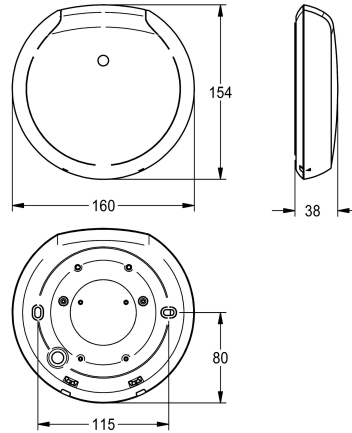

KWC F5 Smart urinal sensor

Modell-Linie: F5E | F5EF3009
Flushing systems | Electronic urinal flushing systems

KWC-No.

2030067530
White plastic housing

2030067531
Black plastic housing

Basic colour

white

black

F5 smart urinal sensor for overhead installation for central flushing of urinal systems in a room. Control module in black plastic housing, for multiple simultaneous user detection and touch-free triggering of flushing programmes for connected F5 smart urinal units via wireless communication. Option to connect up to 20 F5 smart urinal units. The area covered by the sensors is dependent on the ceiling height. Activated, washing area-dependent hygiene flushing 24 hours after last activation and saving of statistical data. Commissioning and flushing programme selection and

parametrisation for each smart urinal unit via the necessary app, installed on Bluetooth®-enabled mobile devices from Android 7 or iOS 11.

Connection voltage 110–240 V AC, 50/60 Hz
Protection class IP20
Area covered 5 x 2.5 m at ceiling height 3 m
Housing dimensions 160 x 35 mm (D x H)