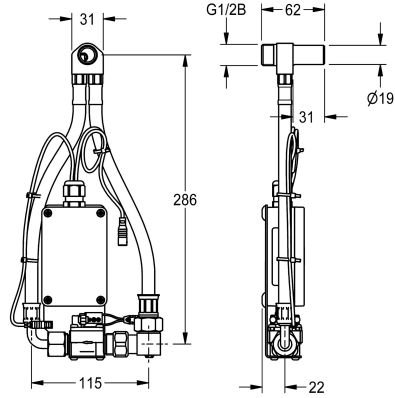

KWC F5

Smart urinal unit for single ceramic urinals

Modell-Linie: F5 | ACEF3002

Flushing systems | Electronic urinal flushing systems

KWC-No.

2030067532

F5 smart urinal unit for single ceramic urinals

F5 smart urinal unit for installation behind single urinals made of ceramic. Water path pre-assembled with inlet connector, hoses, locking and solenoid valve. Control unit in sealed plastic box for wireless communication with the F5 smart urinal sensor. Either for battery operation with 6 V lithium battery (CR-P2) per control unit or separate power supply via power supply unit 6.75 V/12 V DC.

Battery compartment including battery or power supply unit with extension cable must be ordered separately.

You can find an overview of suitable ceramic urinals in the product information on our website.

Technical Data

quantity

1

quantity uom

piece

Mandatory Accessories

Battery compartment

3600002063
ACEX9023

Power supply unit

2030039477
ACEX9001

Extension cable 5 m

2030043814
ACEX9010