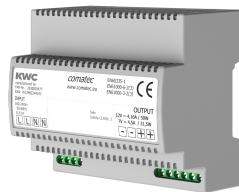

KWC F5

Smart urinal unit for single ceramic urinals

Modell-Linie: F5 | ACEF3002

Flushing systems | Electronic urinal flushing systems

KWC-No.

2030067532

F5 smart urinal unit for single ceramic urinals

F5 smart urinal unit for installation behind single urinals made of ceramic. Water path pre-assembled with inlet connector, hoses, locking and solenoid valve. Control unit in sealed plastic box for wireless communication with the F5 smart urinal sensor. Either for battery operation with 6 V lithium battery (CR-P2) per control unit or separate power supply via power supply unit 6.75 V/12 V DC.

Technical Data

quantity

1

quantity uom

piece

Mandatory Accessories

Battery compartment

3600002063
ACEX9023