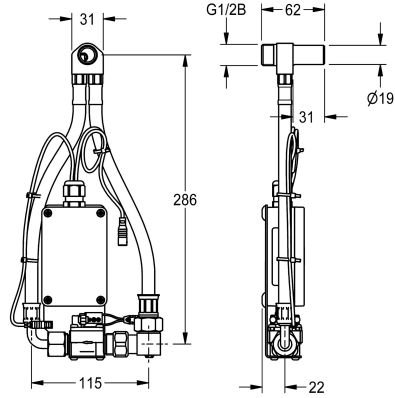

## KWC F5

Smart urinal unit for single ceramic urinals

Modell-Linie: F5 | ACEF3002

Flushing systems | Electronic urinal flushing systems

### KWC-No.

**2030067532**

F5 smart urinal unit for single ceramic urinals

F5 smart urinal unit for installation behind single urinals made of ceramic. Water path pre-assembled with inlet connector, hoses, locking and solenoid valve. Control unit in sealed plastic box for wireless communication with the F5 smart urinal sensor. Either for battery operation with 6 V lithium battery (CR-P2) per control unit or separate power supply via power supply unit 6.75 V/12 V DC.

#### Battery compartment

**3600002063**  
ACEX9023