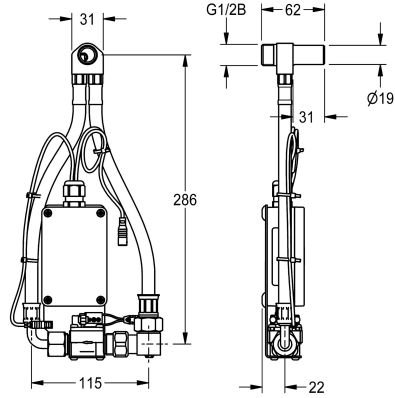

KWC F5

Smart urinal unit for single ceramic urinals

Modell-Linie: F5 | ACEF3002

Flushing systems | Electronic urinal flushing systems

KWC-No.

2030067532

F5 smart urinal unit for single ceramic urinals

F5 smart urinal unit for installation behind single urinals made of ceramic. Water path pre-assembled with inlet connector, hoses, locking and solenoid valve. Control unit in sealed plastic box for wireless communication with the F5 smart urinal sensor. Either for battery operation with 6 V lithium battery (CR-P2) per control unit or separate power supply via power supply unit 6.75 V/12 V DC.

Battery compartment including battery or power supply unit with extension cable must be ordered separately.

You can find an overview of suitable ceramic urinals in the product information on our website.

Technical Data

quantity	1
quantity uom	piece

quantity	1
quantity uom	piece

Mandatory Accessories

Power supply unit

2030039477
ACEX9001

Extension cable 5 m

2030043814
ACEX9010