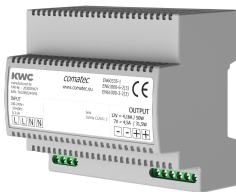

Mandatory Accessories

Power supply unit

2030039477
ACEX9001

Extension cable 5 m

2030043814
ACEX9010