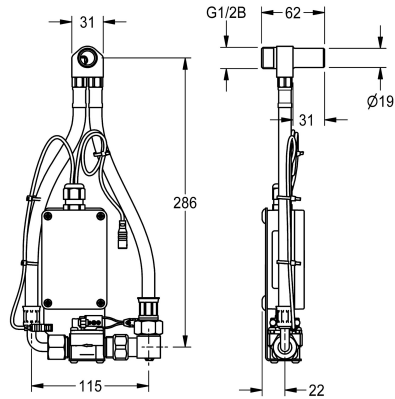

KWC F5

Smart urinal unit for single ceramic urinals

Modell-Linie: F5 | ACEF3002

Flushing systems | Electronic urinal flushing systems

KWC-No.

2030067532

F5 smart urinal unit for single ceramic urinals

F5 smart urinal unit for installation behind single urinals made of ceramic. Water path pre-assembled with inlet connector, hoses, locking and solenoid valve. Control unit in sealed plastic box for wireless communication with the F5 smart urinal sensor. Either for battery operation with 6 V lithium battery (CR-P2) per control unit or separate power supply via power supply unit 6.75 V/12 V DC.

Battery compartment including battery or power supply unit with extension cable must be ordered separately.

You can find an overview of suitable ceramic urinals in the product information on our website.

Technical Data

| | |
|--------------|-------|
| quantity | 1 |
| quantity uom | piece |

| | |
|--------------|-------|
| quantity | 1 |
| quantity uom | piece |

Mandatory Accessories

Power supply unit

2030039477
ACEX9001

Extension cable 5 m

2030043814
ACEX9010