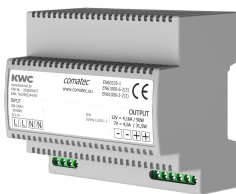

Mandatory Accessories

Power supply unit

2030039477
ACEX9001

Extension cable 5 m

2030043814
ACEX9010