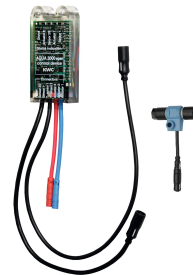

Mandatory Accessories

KWC F5E

Electronic urinal flush valve for in-wall installation

Modell-Linie: F5E | F5EF3010

Flushing systems | Electronic urinal flushing systems

Basic installation kit for in-wall urinal flush valves

2030039825
ACEX9003

Optional Accessories

Bidirectional remote control for electrical fittings F3 and F5

2030036654
ACEX9005

2-button remote control for fittings F3 and F5

2030036849
ACEX9004

Electronic module for F5 urinal flush valve

2030056786
ACEF3001

Spare Parts

KWC F5E

Electronic urinal flush valve for in-wall installation

Modell-Linie: F5E | F5EF3010

Flushing systems | Electronic urinal flushing systems

Strainer

2030021801
EPRT0022