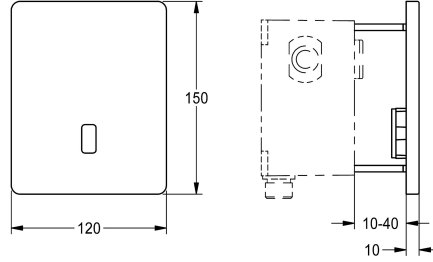

KWC F5E

Electronic urinal flush valve for in-wall installation

Modell-Linie: F5E | F5EF3010

Flushing systems | Electronic urinal flushing systems

KWC-No.

2030067743

F5E electronic urinal flush valve for in-wall installation

F5E urinal flush valve DN 15 and installation kit for in-wall installation with basic installation kit, opto-electronically controlled. With self-closing solenoid valve cartridge, holding frame, stainless steel cover plate 120 x 150 mm with covered screw fixing including sensor with control electronics and strainer. Activated water hygiene flushing 24 hours after last activation and saving of statistical data. With option for parametrisation and communication

via optional, bidirectional remote control. Option for battery operation with 6 V lithium battery (CR-P2) per fitting or separate power supply via power supply unit 6.75 V/12 V DC or AQUA 3000 open system accessories.

Battery compartment including battery or power supply unit with extension cable must be ordered separately.

Technical Data

Built-in fitting model
Cover plate height
Cover plate width
default automatic hygiene flush
functional principle
hygiene flushing
diameter nominal
material casing
material fitting
minimum flow pressure
Parameterization
power supply connection
Type of power supply
surface finish casing
with transformer/power supply
type of flushing fitting
type of mounting
type of operation
type of sensor

Finishing section
150 mm
120 mm
24h after the last activity
electronic self-closing
Yes
DN 15
stainless steel
brass-look
1 bar
remote control
6,75 / 12 V DC / A3000 open
Other
satin finished
No
urinal flush valve
in-wall installation with box
sensor operation
opto-electronic sensor

Mandatory Accessories