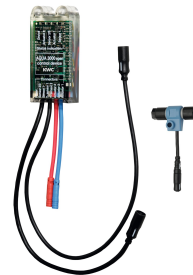

Mandatory Accessories

KWC F5E

Electronic urinal flush valve for in-wall installation

Modell-Linie: F5E | F5EF3010

Flushing systems | Electronic urinal flushing systems

Basic installation kit for in-wall urinal flush valves

2000107414
AQLN0006

AQUAFIX installation frame with flush valve for in-wall installation for stainless steel urinals

2000110549
AQFX0002

AQUAFIX installation frame with flush valve for in-wall installation for ceramic urinals

2030020123
AQFX0001

Power supply unit

2030039477
ACEX9001

Extension cable 5 m

2030043814
ACEX9010

In-wall power supply

2030039825
ACEX9003

Optional Accessories

Bidirectional remote control for electrical fittings F3 and F5

2030036654
ACEX9005

2-button remote control for fittings F3 and F5

2030036849
ACEX9004

Electronic module for F5 urinal flush valve

2030056786
ACEF3001