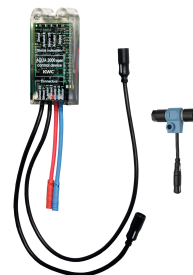

Mandatory Accessories

KWC F5E

Electronic urinal flush valve for in-wall installation

Modell-Linie: F5E | F5EF3010

Flushing systems | Electronic urinal flushing systems

Basic installation kit for in-wall urinal flush valves

2000107414
AQLN0006

AQUAFIX installation frame with flush valve for in-wall installation for stainless steel urinals

2000110549
AQFX0002

AQUAFIX installation frame with flush valve for in-wall installation for ceramic urinals

Bidirectional remote control for electrical fittings F3 and F5

2030036654
ACEX9005

2-button remote control for fittings F3 and F5

2030036849
ACEX9004

Electronic module for F5 urinal flush valve

2030056786
ACEF3001