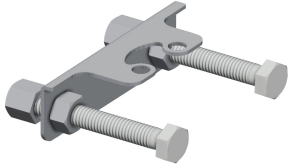

manual operation

pillar tap

0.13 l/s

hose (gland nut)

none

KWC F4LT-Med

Thermostatic single-lever pillar mixer with pop-up waste set

Modell-Linie: F4 | F4LT1003

Taps | Manual taps

Basic colour

chrome-look (glossy)

Optional Accessories

Anti-twist protection

2030041324
ACLM1009

Theft-proof housing for aerator

2000104778
ZTAPS0005