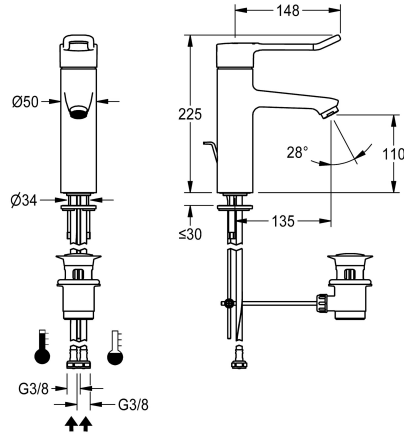

KWC F4LT-Med

Thermostatic single-lever pillar mixer with pop-up waste set

Modell-Linie: F4 | F4LT1003
Taps | Manual taps

KWC-No.

2030067801

2030068120
With connection pipes

water connection

hose (gland nut)

pipe

F4LT-Med thermostatic single lever mixer as DN 15 pillar mixer for sanitary facilities in the healthcare and nursing sectors, with 148 mm lever. Thermostat-controlled mixer cartridge with expansion element and active scald protection, fail-safe against backflow as well as adjustable and turn-proof temperature stop, and ceramic disc technology. Without additional backflow preventer for optimised drinking water hygiene. Lever cap with an ergonomic bracket design and slight curvature in the front with basalt-grey

coating, in line with two-senses principle (tactile and visual). For connection to hot water and cold water via hoses, includes strainers. Tap optimised for cleaning, all-metal construction, polished chromium-plated low-lead brass (lead proportion $\leq 0.2\%$), with volume-reduced water flow without nickel coating. Laminar jet controller with integrated flow rate controller 8.0 l/min, projection 135 mm. With chrome-plated pop-up waste set waste fitting kit G 1 1/4.

No

Yes

manual

DN 15

G 3/8

Top section, ceramic

brass-look

1 bar