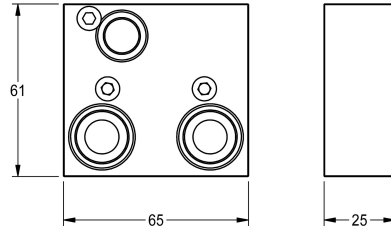

KWC

Extension set

Modell-Linie: F5 | ACXT9001

Showers | Complementary parts showers

KWC-No.

2030067889

Extension set for depth adjustment 25 mm

Extension set for F5S-Therm self-closing thermostatic mixer DN 15, F5E-Therm and F3E-Therm thermostatic mixer DN 15, electronic

control, for wall mounting, for depth adjustment 25 mm.

Technical Data

quantity

1

quantity uom

piece