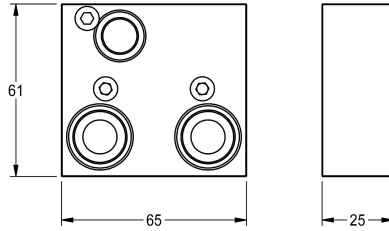

KWC

Extension set

Modell-Linie: F5 | ACXT9001

Showers | Complementary parts showers

KWC-No.

2030067889

Extension set for depth adjustment 25 mm

Extension set for F5S-Therm self-closing thermostatic mixer DN 15, F5E-Therm and F3E-Therm thermostatic mixer DN 15, electronic

control, for wall mounting, for depth adjustment 25 mm.

Technical Data

quantity

1

quantity uom

piece