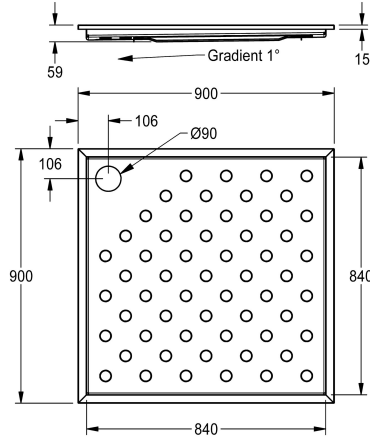

#### KWC-No.

**2030068013**

**2030068014**

Dimensions 900 x 59 x 900 mm (W x H x D)

#### overall width

800 mm

900 mm

CAMPUS shower tray, for flush mounting, stainless steel, satin-finished surface, material thickness 1.2 mm, welded corners, with anti-slip floor profile and slope towards waste, waste diameter 90 mm, earthing lug.

Dimensions 900 x 59 x 900 mm (W x H x D)

Shower tray waste needs to be ordered separately.

#### Technical Data

material
material code
material thickness
overall depth
overall height
overall width
surface finish
type of mounting
waste kit included
waste size

stainless steel
1.4301 Chrome Nickel steel V2A
1.2 mm
900 mm
59 mm
900 mm
satin finished
inset floor mounting
no
DN 90