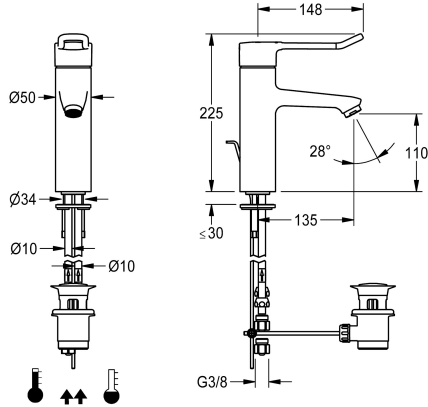

## KWC F4LT-Med

Thermostatic single-lever pillar mixer with pop-up waste set

Modell-Linie: F4 | F4LT1009

Taps | Manual taps

### water connection

hose (gland nut)

pipe

F4LT-Med thermostatic single lever mixer as DN 15 pillar mixer for sanitary facilities in the healthcare and nursing sectors, with 148 mm lever. Thermostat-controlled mixer cartridge with expansion element and active scald protection, fail-safe against backflow as well as adjustable and turn-proof temperature stop, and ceramic disc technology. Without additional backflow preventer for optimised drinking water hygiene. Lever cap with an ergonomic bracket design and slight curvature in the front with basalt-grey

coating, in line with two-senses principle (tactile and visual). For connection to hot water and cold water via pipes, includes strainers. Tap optimised for cleaning, all-metal construction, polished chromium-plated low-lead brass (lead proportion  $\leq 0.2\%$ ), with volume-reduced water flow without nickel coating. Laminar jet controller with integrated flow rate controller 8.0 l/min, projection 135 mm. With chrome-plated pop-up waste set waste fitting kit G 1 1/4.