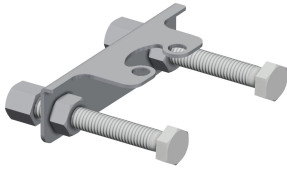

KWC F4LT-Med

Thermostatic single-lever pillar mixer with pop-up waste set

Modell-Linie: F4 | F4LT1009

Taps | Manual taps

Optional Accessories

Anti-twist protection

2030041324
ACLM1009