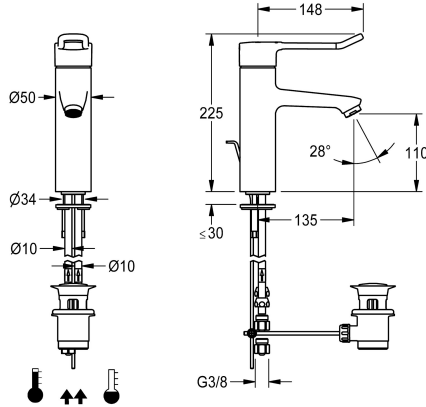

## KWC F4LT-Med

Thermostatic single-lever pillar mixer with pop-up waste set

Modell-Linie: F4 | F4LT1009

Taps | Manual taps

### water connection

hose (gland nut)

pipe

F4LT-Med thermostatic single lever mixer as DN 15 pillar mixer for sanitary facilities in the healthcare and nursing sectors, with 148 mm lever. Thermostat-controlled mixer cartridge with expansion element and active scald protection, fail-safe against backflow as well as adjustable and turn-proof temperature stop, and ceramic disc technology. Without additional backflow preventer for optimised drinking water hygiene. Lever cap with an ergonomic bracket design and slight curvature in the front with basalt-grey

coating, in line with two-senses principle (tactile and visual). For connection to hot water and cold water via pipes, includes strainers. Tap optimised for cleaning, all-metal construction, polished chromium-plated low-lead brass (lead proportion  $\leq 0.2\%$ ), with volume-reduced water flow without nickel coating. Laminar jet controller with integrated flow rate controller 8.0 l/min, projection 135 mm. With chrome-plated pop-up waste set waste fitting kit G 1 1/4.