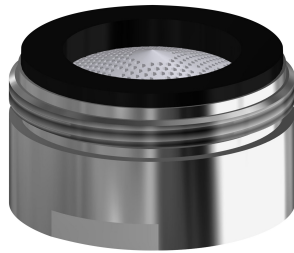

Aerator

2030071309
ASXX1042

Pop-up waste set

2030045528
ASLM1004