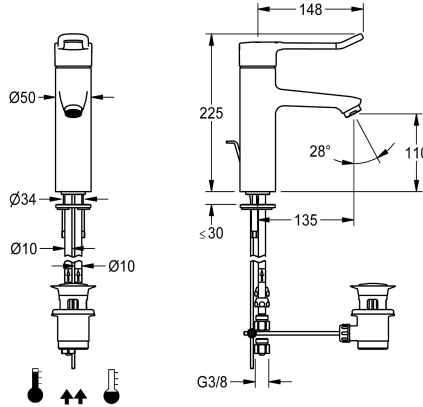

KWC F4LT-Med

Thermostatic single-lever pillar mixer with pop-up waste set

Modell-Linie: F4 | F4LT1009
Taps | Manual taps

KWC-No.

2030067801

2030068120

With connection pipes

water connection

hose (gland nut)

pipe

F4LT-Med thermostatic single lever mixer as DN 15 pillar mixer for sanitary facilities in the healthcare and nursing sectors, with 148 mm lever. Thermostat-controlled mixer cartridge with expansion element and active scald protection, fail-safe against backflow as well as adjustable and turn-proof temperature stop, and ceramic disc technology. Without additional backflow preventer for optimised drinking water hygiene. Lever cap with an ergonomic bracket design and slight curvature in the front with basalt-grey

coating, in line with two-senses principle (tactile and visual). For connection to hot water and cold water via pipes, includes strainers. Tap optimised for cleaning, all-metal construction, polished chromium-plated low-lead brass (lead proportion $\leq 0.2\%$), with volume-reduced water flow without nickel coating. Laminar jet controller with integrated flow rate controller 8.0 l/min, projection 135 mm. With chrome-plated pop-up waste set waste fitting kit G 1 1/4.

no

yes

manual

DN 15

G 3/8

Top section, ceramic

brass

1 bar