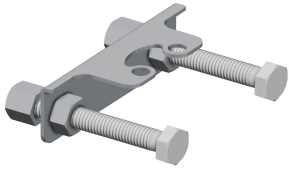

pillar tap

0.13 l/s

pipe

none

chrome-look (glossy)

KWC F4LT-Med

Thermostatic single-lever pillar mixer with pop-up waste set

Modell-Linie: F4 | F4LT1009

Taps | Manual taps

Optional Accessories

Anti-twist protection

2030041324
ACLM1009

Theft-proof housing for aerator

2000104778
ZTAPS0005

Spare Parts

Quick-action fastener