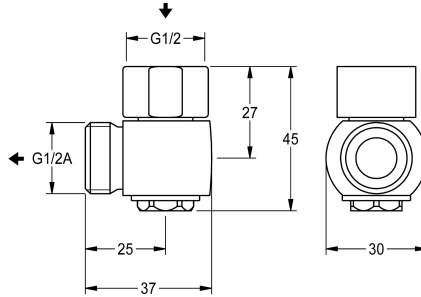

KWC

Drain valve for automatic shower hose drainage

Modell-Linie: F4 | ACXX2009

Spare parts | Spare parts showers

KWC-No.

2030068123

Drain valve for automatic shower hose drainage

Drain valve for automatic shower hose drainage for installation on wall-mounted mixers with hand shower connection, G 1/2 x G 1/2 A,

polished chromium-plated brass.

Technical Data

quantity

1

quantity uom

piece