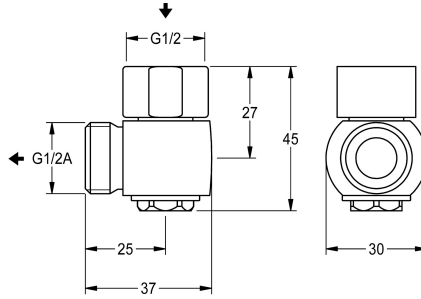

KWC

Drain valve for automatic shower hose drainage

Modell-Linie: F4 | ACXX2009

Spare parts | Spare parts showers

KWC-No.

2030068123

Drain valve for automatic shower hose drainage

Drain valve for automatic shower hose drainage for installation on wall-mounted mixers with hand shower connection, G 1/2 x G 1/2 A,

polished chromium-plated brass.

Technical Data

quantity

1

quantity uom

piece