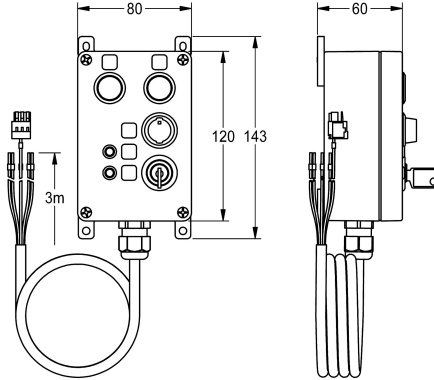

KWC

Operation box for ECC2 function controller

Modell-Linie: AQUA3000OPEN | ZA3OP0034

Showers | Complementary parts showers

KWC-No.

2030068513

Operation box for ECC2 function controller

Operation box for digital inputs and outputs on the ECC2 function controller. Activation and display using buttons, switches and LEDs. Plastic housing for surface installation, with connection cable and

keys, 24 V DC.

Housing dimensions 80 x 120 x 55 mm (W x H x D)

Technical Data

quantity
 quantity uom

1
 piece