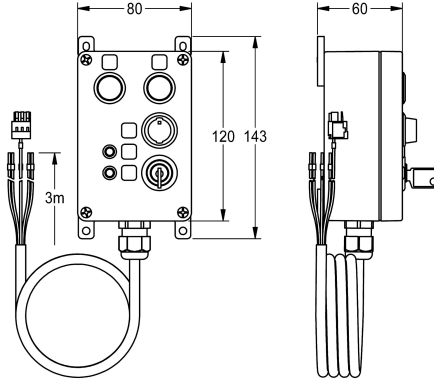

KWC

Operation box for ECC2 function controller

Modell-Linie: AQUA3000OPEN | ZA3OP0034

Showers | Complementary parts showers

KWC-No.

2030068513

Operation box for ECC2 function controller

Operation box for digital inputs and outputs on the ECC2 function controller. Activation and display using buttons, switches and LEDs. Plastic housing for surface installation, with connection cable and

keys, 24 V DC.

Housing dimensions 80 x 120 x 55 mm (W x H x D)

Technical Data

quantity	1
quantity uom	piece

1
piece